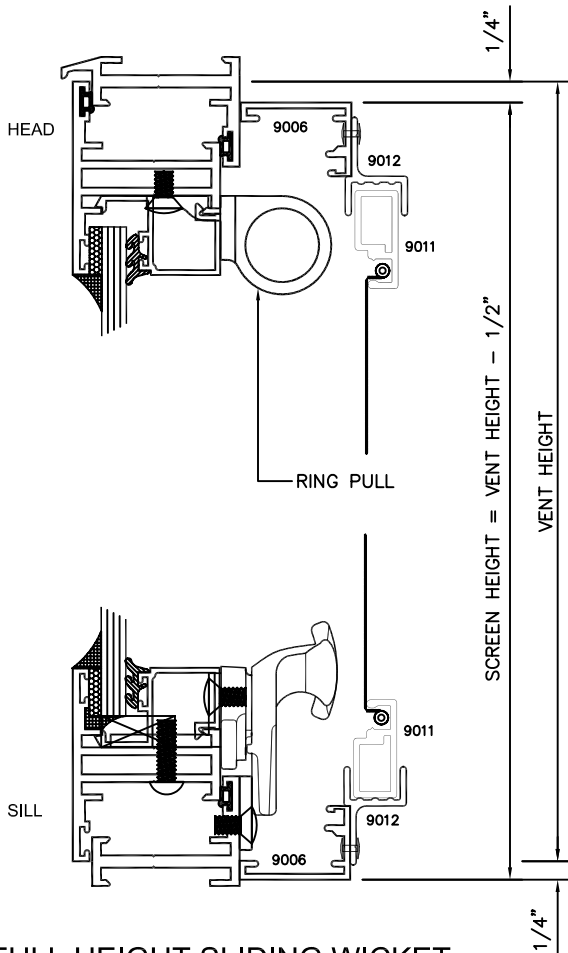

FULL HEIGHT SLIDING WICKET

PARTIAL HEIGHT SLIDING WICKET

# SERIES 1500 (C) & (HC) SCREEN DETAILS

FULL HEIGHT SLIDING WICKET  
SCREEN FOR POLE OPERATED  
AWNING WINDOWS WITH RING PULL  
(PROJECT OUT)

PARTIAL HEIGHT SLIDING WICKET  
SCREEN FOR POLE OPERATED  
AWNING WINDOWS WITHOUT RING  
PULL (PROJECT OUT)