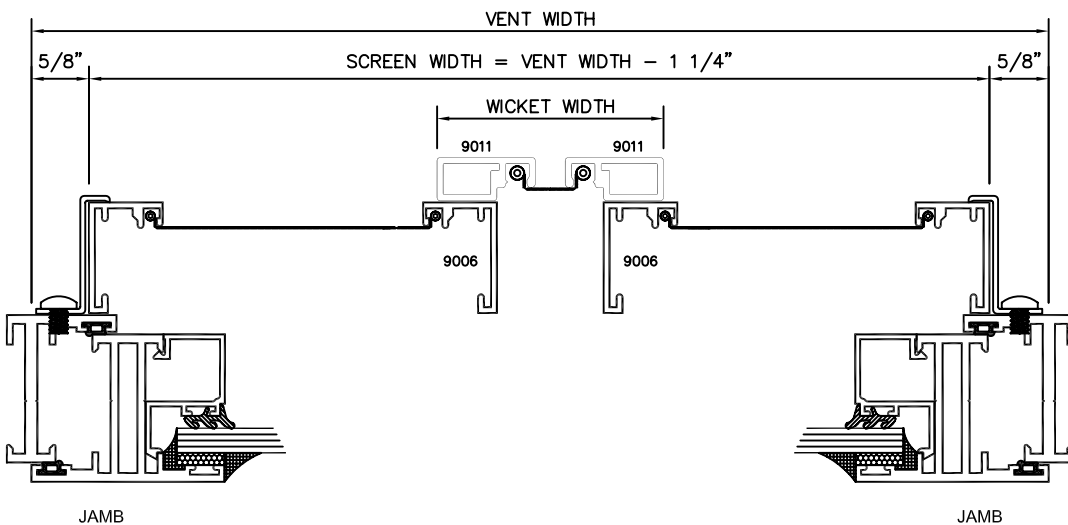

FULL HEIGHT SLIDING WICKET

PARTIAL HEIGHT SLIDING WICKET

# SERIES 1500 (C) & (HC) SCREEN DETAILS

FULL HEIGHT SLIDING WICKET  
SCREEN FOR POLE OPERATED  
AWNING WINDOWS WITH RING PULL  
(PROJECT OUT)

PARTIAL HEIGHT SLIDING WICKET  
SCREEN FOR POLE OPERATED  
AWNING WINDOWS WITHOUT RING  
PULL (PROJECT OUT)

JAMB

JAMB

FULL HEIGHT SLIDING WICKET  
SCREEN FOR POLE OPERATED  
AWNING WINDOWS WITH RING PULL  
(PROJECT OUT)

PARTIAL HEIGHT SLIDING WICKET  
SCREEN FOR POLE OPERATED  
AWNING WINDOWS WITHOUT RING  
PULL (PROJECT OUT)