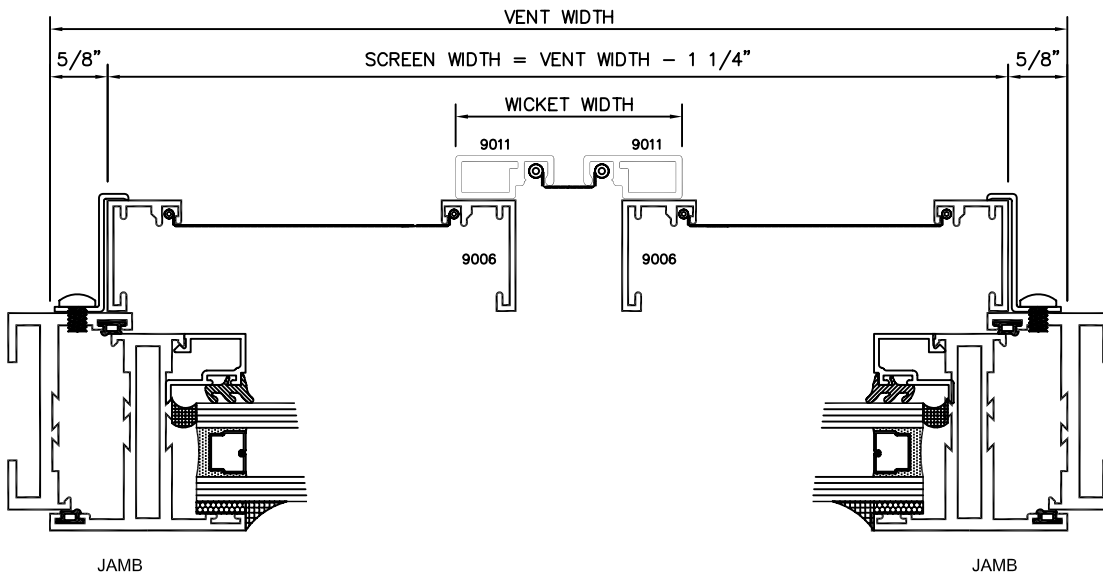

# SERIES 1500 (C) & (HC) SCREEN DETAILS

FULL HEIGHT SLIDING WICKET  
SCREEN FOR POLE OPERATED  
AWNING WINDOWS WITH RING PULL  
(PROJECT OUT)

PARTIAL HEIGHT SLIDING WICKET  
SCREEN FOR POLE OPERATED  
AWNING WINDOWS WITHOUT RING  
PULL (PROJECT OUT)

JAMB

JAMB

FULL HEIGHT SLIDING WICKET  
SCREEN FOR POLE OPERATED  
AWNING WINDOWS WITH RING PULL  
(PROJECT OUT)

PARTIAL HEIGHT SLIDING WICKET  
SCREEN FOR POLE OPERATED  
AWNING WINDOWS WITHOUT RING  
PULL (PROJECT OUT)