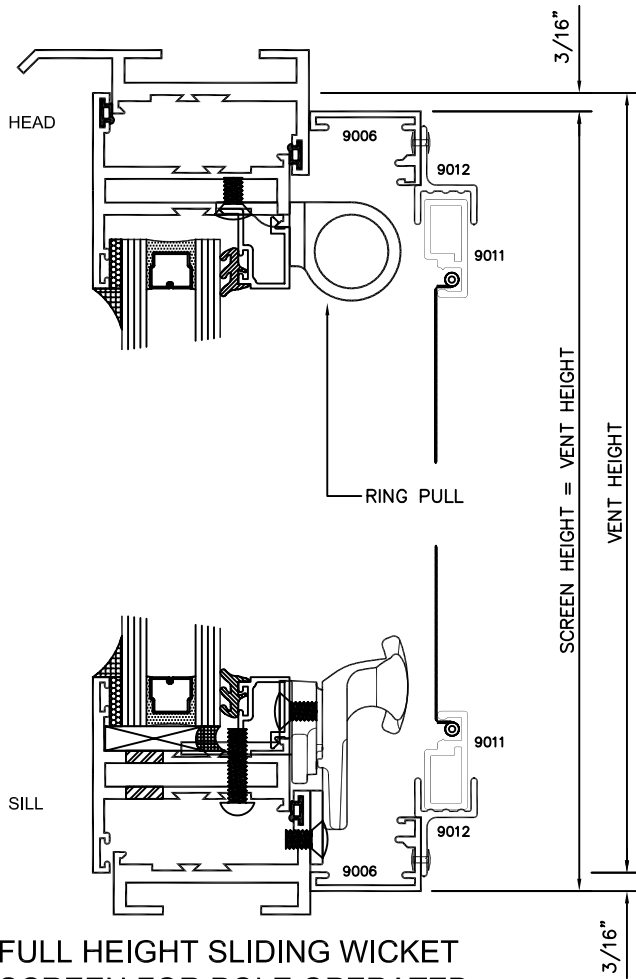

# SERIES 1500 (C) & (HC) SCREEN DETAILS

FULL HEIGHT SLIDING WICKET  
SCREEN FOR POLE OPERATED  
AWNING WINDOWS WITH RING PULL  
(PROJECT OUT)

PARTIAL HEIGHT SLIDING WICKET  
SCREEN FOR POLE OPERATED  
AWNING WINDOWS WITHOUT RING  
PULL (PROJECT OUT)

JAMB

JAMB

FULL HEIGHT SLIDING WICKET  
SCREEN FOR POLE OPERATED  
AWNING WINDOWS WITH RING PULL  
(PROJECT OUT)

PARTIAL HEIGHT SLIDING WICKET  
SCREEN FOR POLE OPERATED  
AWNING WINDOWS WITHOUT RING  
PULL (PROJECT OUT)