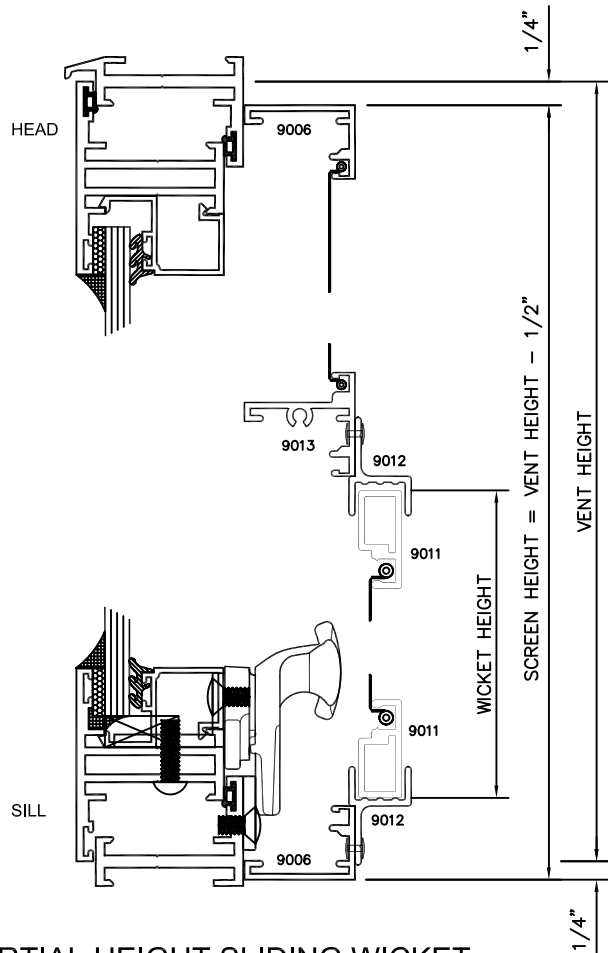

FULL HEIGHT SLIDING WICKET

PARTIAL HEIGHT SLIDING WICKET

# SERIES 1500 (C) & (HC) SCREEN DETAILS

FULL HEIGHT SLIDING WICKET  
SCREEN FOR POLE OPERATED  
AWNING WINDOWS WITH RING PULL  
(PROJECT OUT)

PARTIAL HEIGHT SLIDING WICKET  
SCREEN FOR POLE OPERATED  
AWNING WINDOWS WITHOUT RING  
PULL (PROJECT OUT)