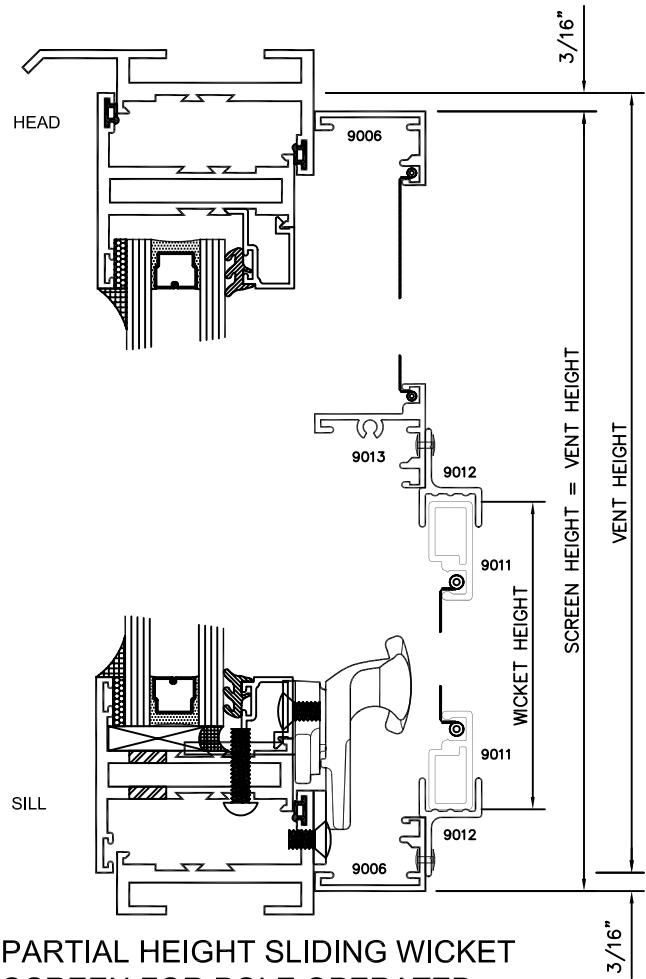

# SERIES 1500 (C) & (HC) SCREEN DETAILS

FULL HEIGHT SLIDING WICKET  
SCREEN FOR POLE OPERATED  
AWNING WINDOWS WITH RING PULL  
(PROJECT OUT)

PARTIAL HEIGHT SLIDING WICKET  
SCREEN FOR POLE OPERATED  
AWNING WINDOWS WITHOUT RING  
PULL (PROJECT OUT)

JAMB

JAMB

FULL HEIGHT SLIDING WICKET  
SCREEN FOR POLE OPERATED  
AWNING WINDOWS WITH RING PULL  
(PROJECT OUT)

PARTIAL HEIGHT SLIDING WICKET  
SCREEN FOR POLE OPERATED  
AWNING WINDOWS WITHOUT RING  
PULL (PROJECT OUT)