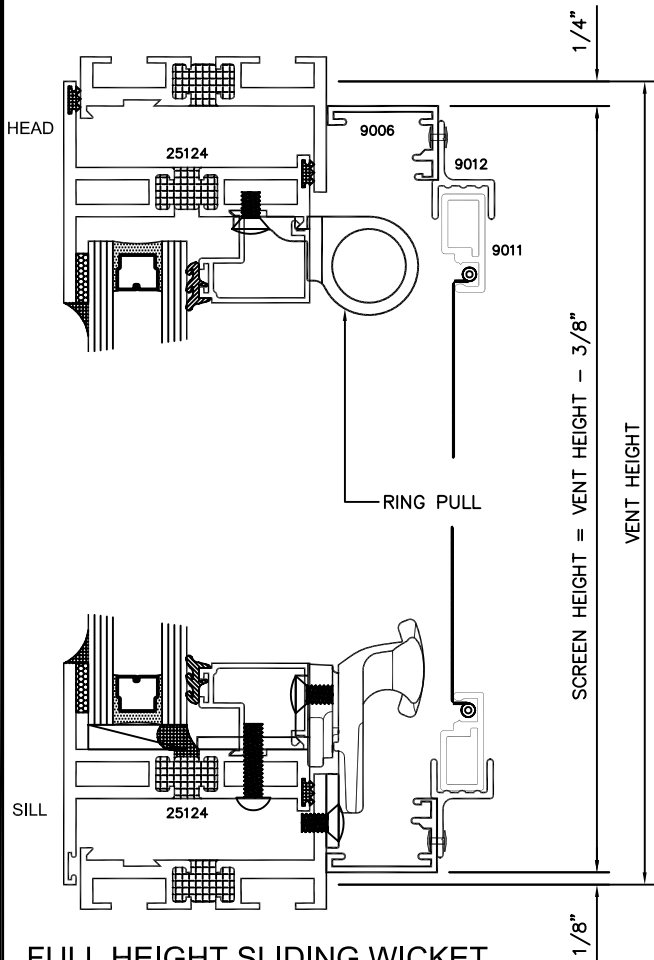

TORRANCE ALUMINUM

SERIES 2500 (C) & (HC) SCREEN DETAILS

FULL HEIGHT SLIDING WICKET
SCREEN FOR POLE OPERATED
AWNING WINDOWS WITH RING PULL
(PROJECT OUT)