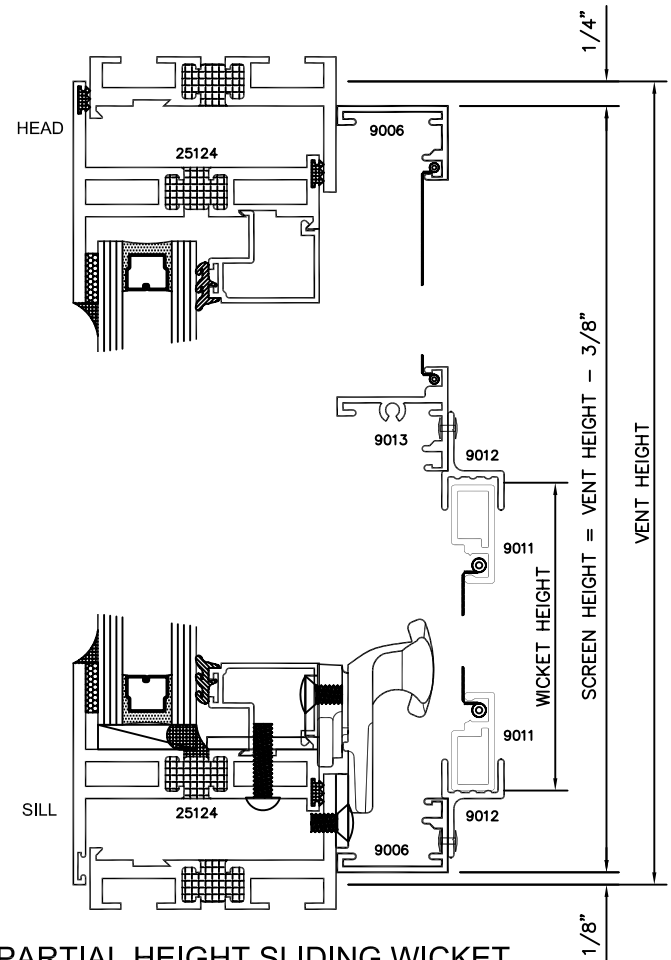

PARTIAL HEIGHT SLIDING WICKET
SCREEN FOR POLE OPERATED
AWNING WINDOWS WITHOUT RING
PULL (PROJECT OUT)