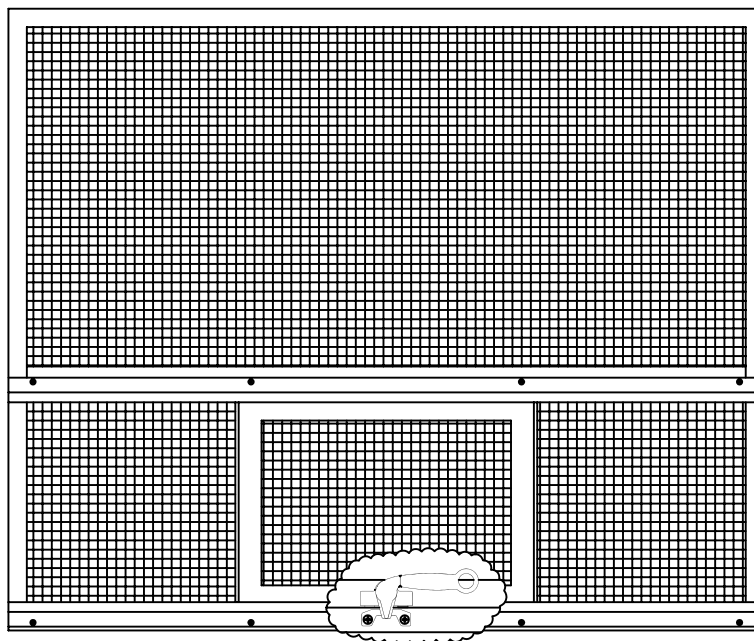

FULL HEIGHT SLIDING WICKET

PARTIAL HEIGHT SLIDING WICKET

# SERIES 1500 (C) & (HC) SCREEN DETAILS

FULL HEIGHT SLIDING WICKET  
SCREEN FOR POLE OPERATED  
AWNING WINDOWS WITH RING PULL  
(PROJECT OUT)

PARTIAL HEIGHT SLIDING WICKET  
SCREEN FOR POLE OPERATED  
AWNING WINDOWS WITHOUT RING  
PULL (PROJECT OUT)