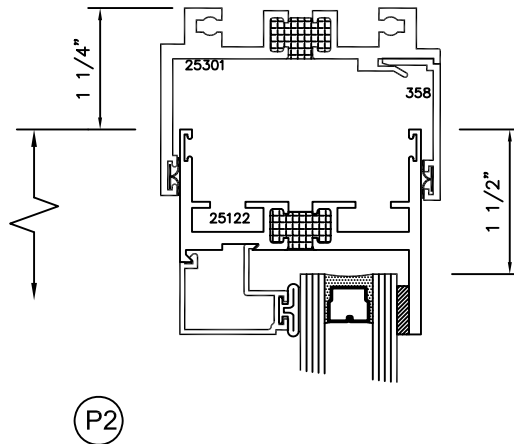

SERIES 2500 (HC) & (AW) OUTSIDE GLAZED DETAILS

AWNING SCREEN (PROJECTED-OUT)

9006

HOPPER SCREEN (PROJECTED-IN)

TORRANCE ALUMINUM

SERIES 2500 (HC) & (AW) SLIDING WICKET SCREEN DETAILS

FULL HEIGHT SLIDING WICKET
SCREEN FOR POLE OPERATED
AWNING WINDOWS WITH RING PULL
(PROJECT OUT)

PARTIAL HEIGHT SLIDING WICKET
SCREEN FOR POLE OPERATED
AWNING WINDOWS WITHOUT RING
PULL (PROJECT OUT)

SQUARE GLAZING BEAD 1" GLASS

SQUARE GLAZING BEAD 1/4" GLASS

SLOPED GLAZING BEAD 1" GLASS

SQUARE GLAZING BEAD 1/2 - 5/8" GLASS