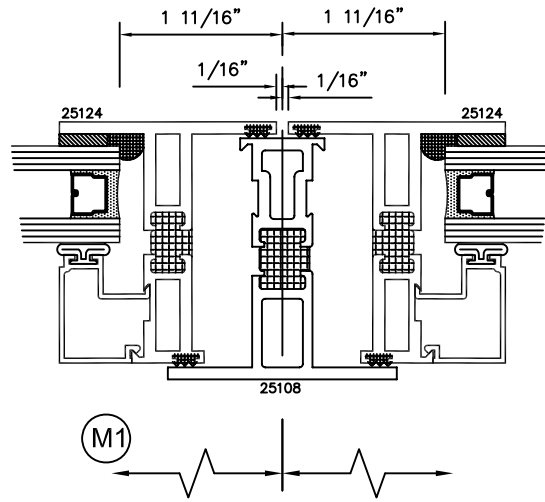

SERIES 2500 (HC) & (AW) OUTSIDE GLAZED DETAILS

AWNING SCREEN (PROJECTED-OUT)

9006

HOPPER SCREEN (PROJECTED-IN)

TORRANCE ALUMINUM

SERIES 2500 (HC) & (AW) SLIDING WICKET SCREEN DETAILS

FULL HEIGHT SLIDING WICKET
SCREEN FOR POLE OPERATED
AWNING WINDOWS WITH RING PULL
(PROJECT OUT)

PARTIAL HEIGHT SLIDING WICKET
SCREEN FOR POLE OPERATED
AWNING WINDOWS WITHOUT RING
PULL (PROJECT OUT)

SQUARE GLAZING BEAD 1" GLASS

SQUARE GLAZING BEAD 1/4" GLASS

SLOPED GLAZING BEAD 1" GLASS

SQUARE GLAZING BEAD 1/2 - 5/8" GLASS