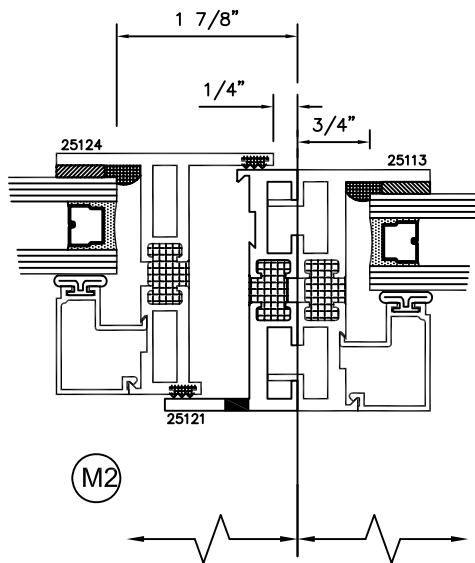

SERIES 2500 (HC) & (AW) OUTSIDE GLAZED DETAILS

AWNING SCREEN (PROJECTED-OUT)

9006

HOPPER SCREEN (PROJECTED-IN)

TORRANCE ALUMINUM

SERIES 2500 (HC) & (AW) SLIDING WICKET SCREEN DETAILS

FULL HEIGHT SLIDING WICKET
SCREEN FOR POLE OPERATED
AWNING WINDOWS WITH RING PULL
(PROJECT OUT)

PARTIAL HEIGHT SLIDING WICKET
SCREEN FOR POLE OPERATED
AWNING WINDOWS WITHOUT RING
PULL (PROJECT OUT)

SQUARE GLAZING BEAD 1" GLASS

SQUARE GLAZING BEAD 1/4" GLASS

SLOPED GLAZING BEAD 1" GLASS

SQUARE GLAZING BEAD 1/2 - 5/8" GLASS