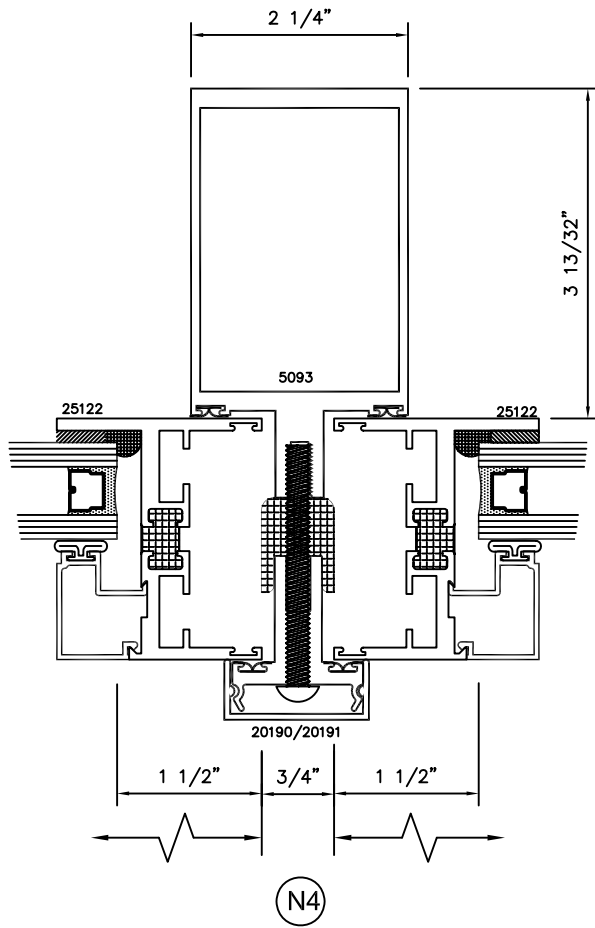

SERIES 2500 (HC) & (AW) OUTSIDE GLAZED DETAILS

AWNING SCREEN (PROJECTED-OUT)

9006

HOPPER SCREEN (PROJECTED-IN)

TORRANCE ALUMINUM

SERIES 2500 (HC) & (AW) SLIDING WICKET SCREEN DETAILS

FULL HEIGHT SLIDING WICKET
SCREEN FOR POLE OPERATED
AWNING WINDOWS WITH RING PULL
(PROJECT OUT)

PARTIAL HEIGHT SLIDING WICKET
SCREEN FOR POLE OPERATED
AWNING WINDOWS WITHOUT RING
PULL (PROJECT OUT)

SQUARE GLAZING BEAD 1" GLASS

SQUARE GLAZING BEAD 1/4" GLASS

SLOPED GLAZING BEAD 1" GLASS

SQUARE GLAZING BEAD 1/2 - 5/8" GLASS

SLOPED GLAZING BEAD 1 1/2" GLASS

SQUARE GLAZING BEAD 1 1/2" GLASS