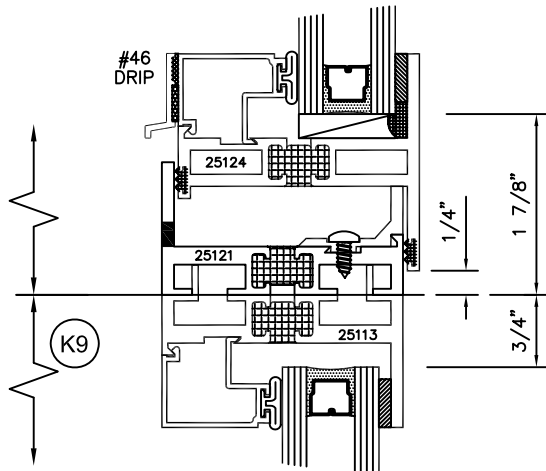

SERIES 2500 (HC) & (AW) OUTSIDE GLAZED DETAILS

AWNING SCREEN (PROJECTED-OUT)

9006

HOPPER SCREEN (PROJECTED-IN)

TORRANCE ALUMINUM

SERIES 2500 (HC) & (AW) SLIDING WICKET SCREEN DETAILS

FULL HEIGHT SLIDING WICKET
SCREEN FOR POLE OPERATED
AWNING WINDOWS WITH RING PULL
(PROJECT OUT)

PARTIAL HEIGHT SLIDING WICKET
SCREEN FOR POLE OPERATED
AWNING WINDOWS WITHOUT RING
PULL (PROJECT OUT)

SQUARE GLAZING BEAD 1" GLASS

SQUARE GLAZING BEAD 1/4" GLASS

SLOPED GLAZING BEAD 1" GLASS

SQUARE GLAZING BEAD 1/2 - 5/8" GLASS