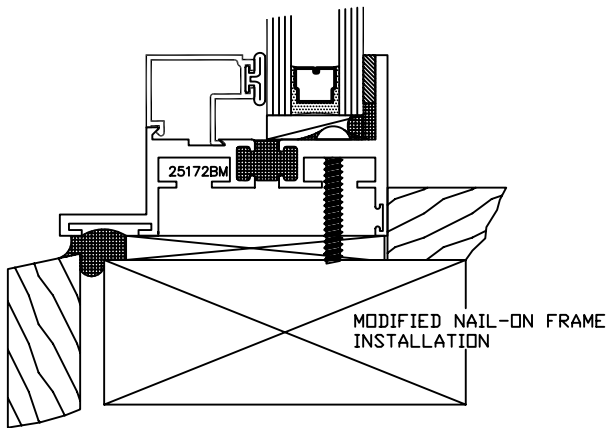

SERIES 2500 (HC) & (AW) OUTSIDE GLAZED DETAILS

AWNING SCREEN (PROJECTED-OUT)

9006

HOPPER SCREEN (PROJECTED-IN)

TORRANCE ALUMINUM

SERIES 2500 (HC) & (AW) SLIDING WICKET SCREEN DETAILS

FULL HEIGHT SLIDING WICKET
SCREEN FOR POLE OPERATED
AWNING WINDOWS WITH RING PULL
(PROJECT OUT)

PARTIAL HEIGHT SLIDING WICKET
SCREEN FOR POLE OPERATED
AWNING WINDOWS WITHOUT RING
PULL (PROJECT OUT)

SQUARE GLAZING BEAD 1" GLASS

SQUARE GLAZING BEAD 1/4" GLASS

SLOPED GLAZING BEAD 1" GLASS

SQUARE GLAZING BEAD 1/2 - 5/8" GLASS