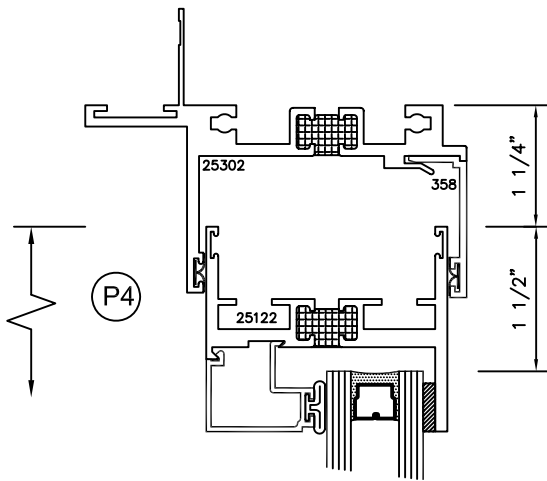

SERIES 2500 (HC) & (AW) OUTSIDE GLAZED DETAILS

AWNING SCREEN (PROJECTED-OUT)

9006

HOPPER SCREEN (PROJECTED-IN)

TORRANCE ALUMINUM

SERIES 2500 (HC) & (AW) SLIDING WICKET SCREEN DETAILS

FULL HEIGHT SLIDING WICKET
SCREEN FOR POLE OPERATED
AWNING WINDOWS WITH RING PULL
(PROJECT OUT)

PARTIAL HEIGHT SLIDING WICKET
SCREEN FOR POLE OPERATED
AWNING WINDOWS WITHOUT RING
PULL (PROJECT OUT)

SQUARE GLAZING BEAD 1" GLASS

SQUARE GLAZING BEAD 1/4" GLASS

SLOPED GLAZING BEAD 1" GLASS

SQUARE GLAZING BEAD 1/2 - 5/8" GLASS