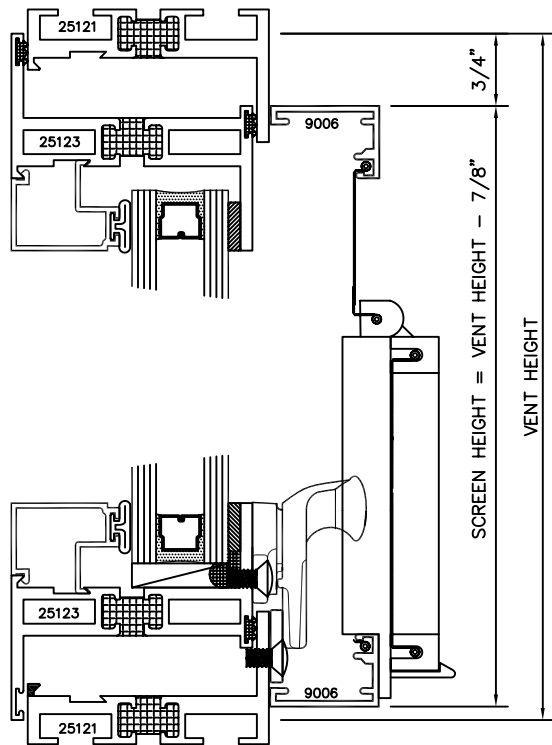

SERIES 2500 (HC) & (AW) OUTSIDE GLAZED DETAILS

AWNING SCREEN (PROJECTED-OUT)

9006

HOPPER SCREEN (PROJECTED-IN)

TORRANCE ALUMINUM

SERIES 2500 (HC) & (AW) SLIDING WICKET SCREEN DETAILS

FULL HEIGHT SLIDING WICKET
SCREEN FOR POLE OPERATED
AWNING WINDOWS WITH RING PULL
(PROJECT OUT)

PARTIAL HEIGHT SLIDING WICKET
SCREEN FOR POLE OPERATED
AWNING WINDOWS WITHOUT RING
PULL (PROJECT OUT)

SQUARE GLAZING BEAD 1" GLASS

SQUARE GLAZING BEAD 1/4" GLASS

SLOPED GLAZING BEAD 1" GLASS

SQUARE GLAZING BEAD 1/2 - 5/8" GLASS