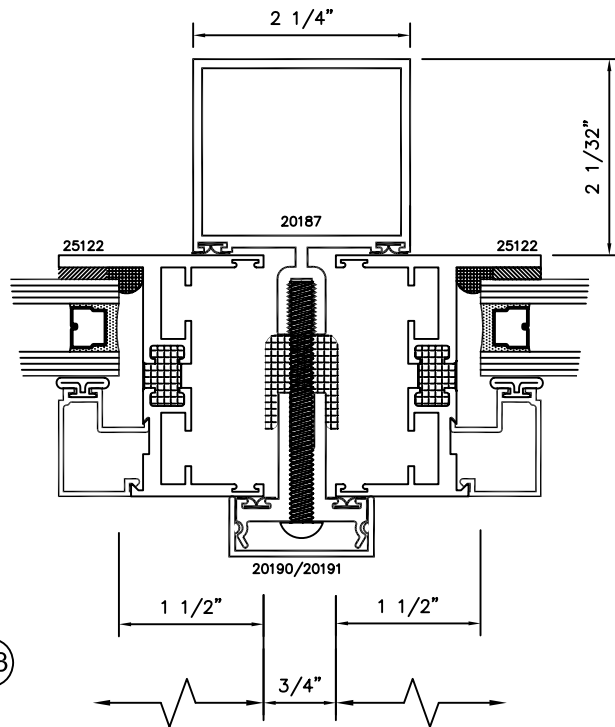

SERIES 2500 (HC) & (AW) OUTSIDE GLAZED DETAILS

AWNING SCREEN (PROJECTED-OUT)

9006

HOPPER SCREEN (PROJECTED-IN)

TORRANCE ALUMINUM

SERIES 2500 (HC) & (AW) SLIDING WICKET SCREEN DETAILS

FULL HEIGHT SLIDING WICKET
SCREEN FOR POLE OPERATED
AWNING WINDOWS WITH RING PULL
(PROJECT OUT)

PARTIAL HEIGHT SLIDING WICKET
SCREEN FOR POLE OPERATED
AWNING WINDOWS WITHOUT RING
PULL (PROJECT OUT)

SQUARE GLAZING BEAD 1" GLASS

SQUARE GLAZING BEAD 1/4" GLASS

SLOPED GLAZING BEAD 1" GLASS

SQUARE GLAZING BEAD 1/2 - 5/8" GLASS