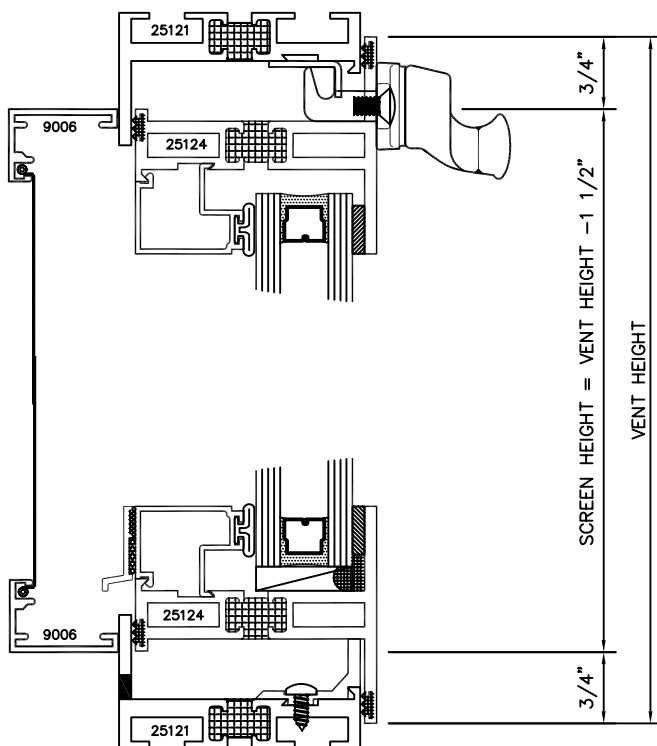

SERIES 2500 (HC) & (AW) OUTSIDE GLAZED DETAILS

AWNING SCREEN (PROJECTED-OUT)

9006

HOPPER SCREEN (PROJECTED-IN)

TORRANCE ALUMINUM

SERIES 2500 (HC) & (AW) SLIDING WICKET SCREEN DETAILS

FULL HEIGHT SLIDING WICKET
SCREEN FOR POLE OPERATED
AWNING WINDOWS WITH RING PULL
(PROJECT OUT)

PARTIAL HEIGHT SLIDING WICKET
SCREEN FOR POLE OPERATED
AWNING WINDOWS WITHOUT RING
PULL (PROJECT OUT)

SQUARE GLAZING BEAD 1" GLASS

SQUARE GLAZING BEAD 1/4" GLASS

SLOPED GLAZING BEAD 1" GLASS

SQUARE GLAZING BEAD 1/2 - 5/8" GLASS