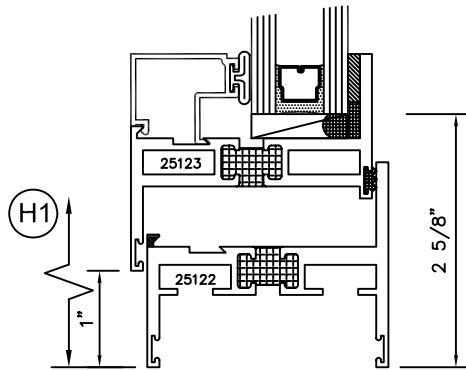

TORRANCE ALUMINUM

SERIES 2500 (HC) & (AW) OUTSIDE GLAZED DETAILS