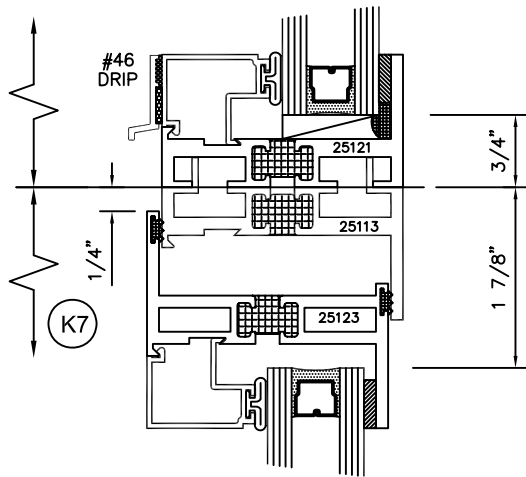

SERIES 2500 (HC) & (AW) OUTSIDE GLAZED DETAILS

AWNING SCREEN (PROJECTED-OUT)

9006

HOPPER SCREEN (PROJECTED-IN)

TORRANCE ALUMINUM

SERIES 2500 (HC) & (AW) SLIDING WICKET SCREEN DETAILS

FULL HEIGHT SLIDING WICKET
SCREEN FOR POLE OPERATED
AWNING WINDOWS WITH RING PULL
(PROJECT OUT)

PARTIAL HEIGHT SLIDING WICKET
SCREEN FOR POLE OPERATED
AWNING WINDOWS WITHOUT RING
PULL (PROJECT OUT)

SQUARE GLAZING BEAD 1" GLASS

SQUARE GLAZING BEAD 1/4" GLASS

SLOPED GLAZING BEAD 1" GLASS

SQUARE GLAZING BEAD 1/2 - 5/8" GLASS