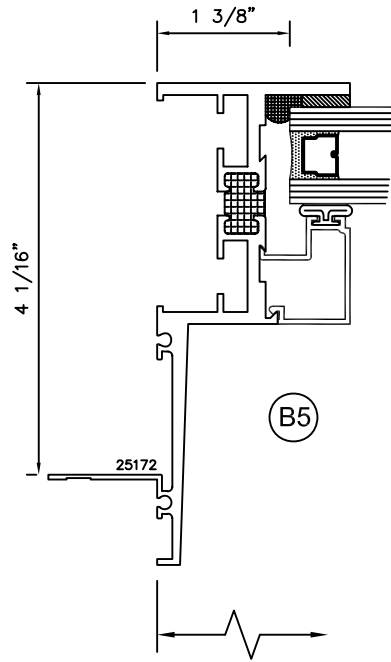

A1

A4

A2

A5

A3

TORRANCE ALUMINUM

SERIES 2500 (HC) & (AW) OUTSIDE GLAZED DETAILS

TORRANCE ALUMINUM

SERIES 2500 (HC) & (AW) OUTSIDE GLAZED DETAILS

AWNING SCREEN (PROJECTED-OUT)

9006

HOPPER SCREEN (PROJECTED-IN)

TORRANCE ALUMINUM

SERIES 2500 (HC) & (AW) SLIDING WICKET SCREEN DETAILS

FULL HEIGHT SLIDING WICKET
SCREEN FOR POLE OPERATED
AWNING WINDOWS WITH RING PULL
(PROJECT OUT)

PARTIAL HEIGHT SLIDING WICKET
SCREEN FOR POLE OPERATED
AWNING WINDOWS WITHOUT RING
PULL (PROJECT OUT)

SQUARE GLAZING BEAD 1" GLASS

SQUARE GLAZING BEAD 1/4" GLASS

SLOPED GLAZING BEAD 1" GLASS

SQUARE GLAZING BEAD 1/2 - 5/8" GLASS