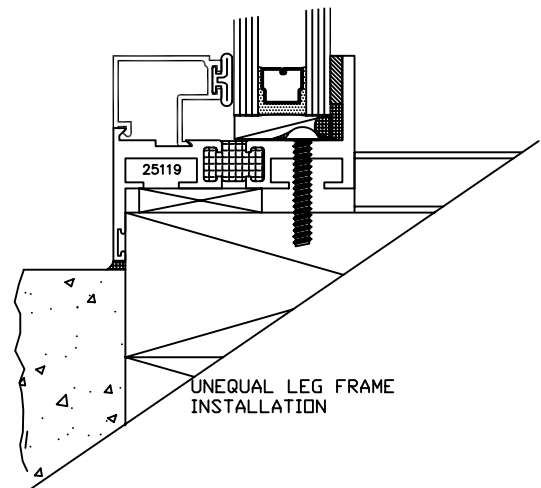

SERIES 2500 (HC) & (AW) OUTSIDE GLAZED DETAILS

AWNING SCREEN (PROJECTED-OUT)

9006

HOPPER SCREEN (PROJECTED-IN)

TORRANCE ALUMINUM

SERIES 2500 (HC) & (AW) SLIDING WICKET SCREEN DETAILS

FULL HEIGHT SLIDING WICKET
SCREEN FOR POLE OPERATED
AWNING WINDOWS WITH RING PULL
(PROJECT OUT)

PARTIAL HEIGHT SLIDING WICKET
SCREEN FOR POLE OPERATED
AWNING WINDOWS WITHOUT RING
PULL (PROJECT OUT)

SQUARE GLAZING BEAD 1" GLASS

SQUARE GLAZING BEAD 1/4" GLASS

SLOPED GLAZING BEAD 1" GLASS

SQUARE GLAZING BEAD 1/2 - 5/8" GLASS