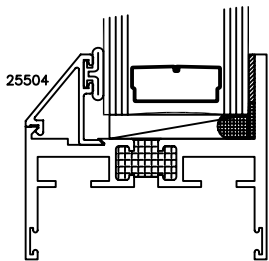

SERIES 2500 (HC) & (AW) OUTSIDE GLAZED DETAILS

AWNING SCREEN (PROJECTED-OUT)

9006

HOPPER SCREEN (PROJECTED-IN)

TORRANCE ALUMINUM

SERIES 2500 (HC) & (AW) SLIDING WICKET SCREEN DETAILS

FULL HEIGHT SLIDING WICKET
SCREEN FOR POLE OPERATED
AWNING WINDOWS WITH RING PULL
(PROJECT OUT)

PARTIAL HEIGHT SLIDING WICKET
SCREEN FOR POLE OPERATED
AWNING WINDOWS WITHOUT RING
PULL (PROJECT OUT)

SQUARE GLAZING BEAD 1" GLASS

SQUARE GLAZING BEAD 1/4" GLASS

SLOPED GLAZING BEAD 1" GLASS

SQUARE GLAZING BEAD 1/2 - 5/8" GLASS

SLOPED GLAZING BEAD 1 1/2" GLASS

SQUARE GLAZING BEAD 1 1/2" GLASS