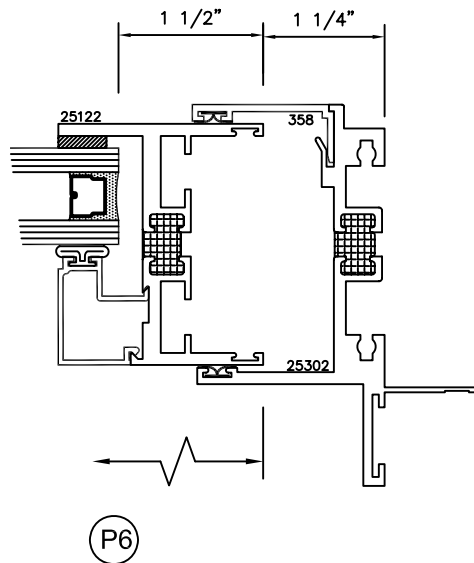

SERIES 2500 (HC) & (AW) OUTSIDE GLAZED DETAILS

AWNING SCREEN (PROJECTED-OUT)

9006

HOPPER SCREEN (PROJECTED-IN)

TORRANCE ALUMINUM

SERIES 2500 (HC) & (AW) SLIDING WICKET SCREEN DETAILS

FULL HEIGHT SLIDING WICKET
SCREEN FOR POLE OPERATED
AWNING WINDOWS WITH RING PULL
(PROJECT OUT)

PARTIAL HEIGHT SLIDING WICKET
SCREEN FOR POLE OPERATED
AWNING WINDOWS WITHOUT RING
PULL (PROJECT OUT)

SQUARE GLAZING BEAD 1" GLASS

SQUARE GLAZING BEAD 1/4" GLASS

SLOPED GLAZING BEAD 1" GLASS

SQUARE GLAZING BEAD 1/2 - 5/8" GLASS