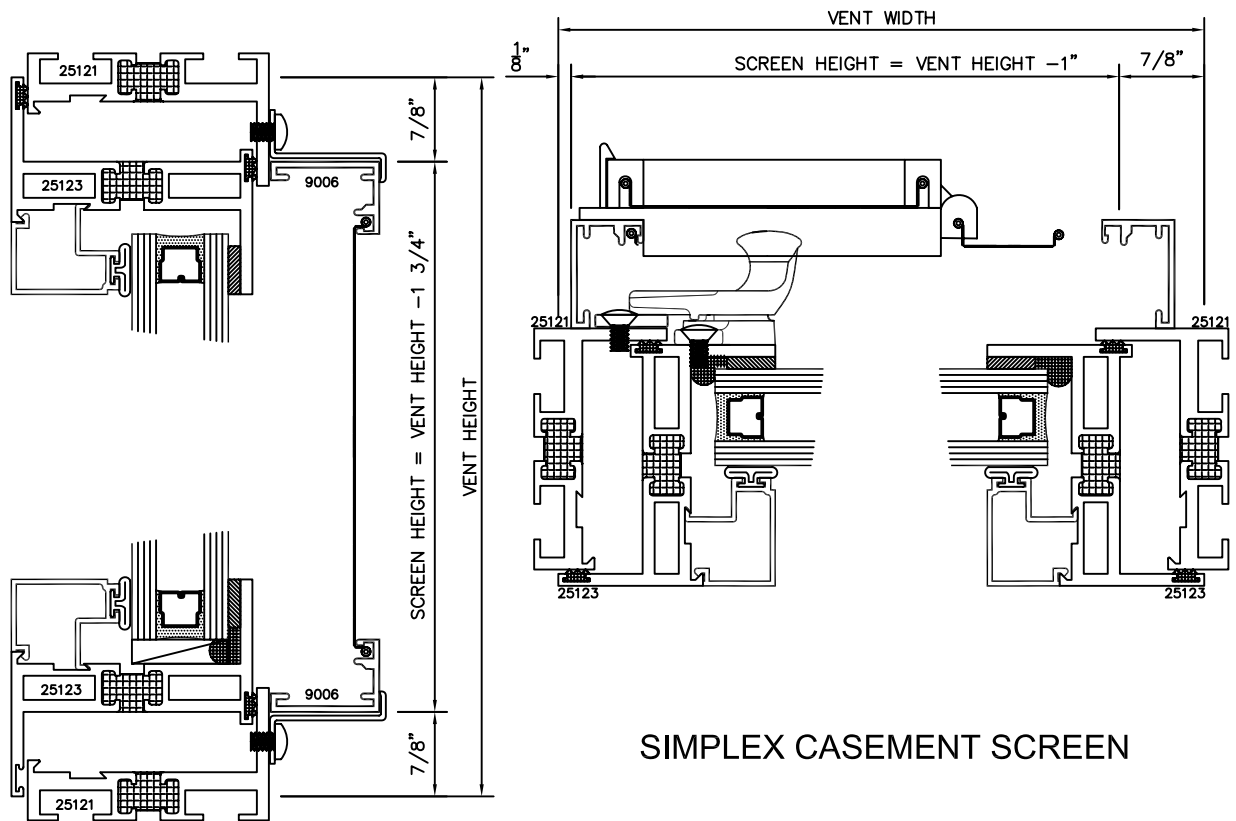

SERIES 2500 (HC) & (AW) OUTSIDE GLAZED DETAILS

AWNING SCREEN (PROJECTED-OUT)

9006

HOPPER SCREEN (PROJECTED-IN)

TORRANCE ALUMINUM

SERIES 2500 (HC) & (AW) SLIDING WICKET SCREEN DETAILS

FULL HEIGHT SLIDING WICKET
SCREEN FOR POLE OPERATED
AWNING WINDOWS WITH RING PULL
(PROJECT OUT)

PARTIAL HEIGHT SLIDING WICKET
SCREEN FOR POLE OPERATED
AWNING WINDOWS WITHOUT RING
PULL (PROJECT OUT)

SQUARE GLAZING BEAD 1" GLASS

SQUARE GLAZING BEAD 1/4" GLASS

SLOPED GLAZING BEAD 1" GLASS

SQUARE GLAZING BEAD 1/2 - 5/8" GLASS