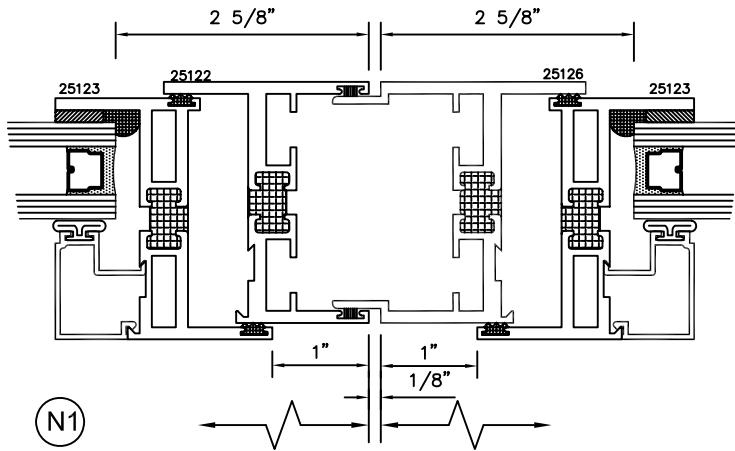

SERIES 2500 (HC) & (AW) OUTSIDE GLAZED DETAILS

AWNING SCREEN (PROJECTED-OUT)

9006

HOPPER SCREEN (PROJECTED-IN)

TORRANCE ALUMINUM

SERIES 2500 (HC) & (AW) SLIDING WICKET SCREEN DETAILS

FULL HEIGHT SLIDING WICKET
SCREEN FOR POLE OPERATED
AWNING WINDOWS WITH RING PULL
(PROJECT OUT)

PARTIAL HEIGHT SLIDING WICKET
SCREEN FOR POLE OPERATED
AWNING WINDOWS WITHOUT RING
PULL (PROJECT OUT)

SQUARE GLAZING BEAD 1" GLASS

SQUARE GLAZING BEAD 1/4" GLASS

SLOPED GLAZING BEAD 1" GLASS

SQUARE GLAZING BEAD 1/2 - 5/8" GLASS