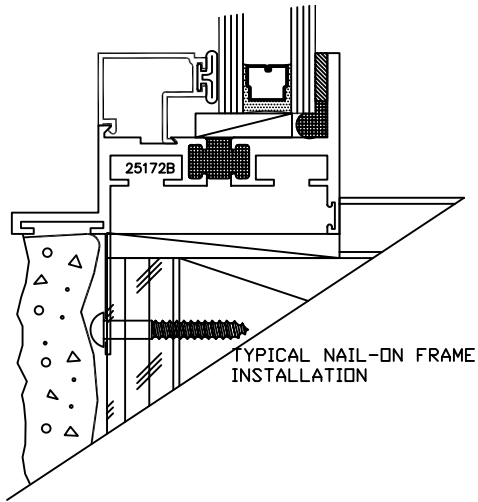

SERIES 2500 (HC) & (AW) OUTSIDE GLAZED DETAILS

AWNING SCREEN (PROJECTED-OUT)

9006

HOPPER SCREEN (PROJECTED-IN)

TORRANCE ALUMINUM

SERIES 2500 (HC) & (AW) SLIDING WICKET SCREEN DETAILS

FULL HEIGHT SLIDING WICKET
SCREEN FOR POLE OPERATED
AWNING WINDOWS WITH RING PULL
(PROJECT OUT)

PARTIAL HEIGHT SLIDING WICKET
SCREEN FOR POLE OPERATED
AWNING WINDOWS WITHOUT RING
PULL (PROJECT OUT)

SQUARE GLAZING BEAD 1" GLASS

SQUARE GLAZING BEAD 1/4" GLASS

SLOPED GLAZING BEAD 1" GLASS

SQUARE GLAZING BEAD 1/2 - 5/8" GLASS