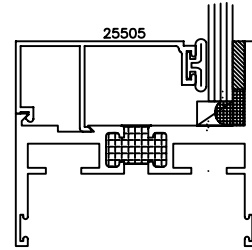

SERIES 2500 (HC) & (AW) OUTSIDE GLAZED DETAILS

AWNING SCREEN (PROJECTED-OUT)

9006

HOPPER SCREEN (PROJECTED-IN)

TORRANCE ALUMINUM

SERIES 2500 (HC) & (AW) SLIDING WICKET SCREEN DETAILS

FULL HEIGHT SLIDING WICKET
SCREEN FOR POLE OPERATED
AWNING WINDOWS WITH RING PULL
(PROJECT OUT)

PARTIAL HEIGHT SLIDING WICKET
SCREEN FOR POLE OPERATED
AWNING WINDOWS WITHOUT RING
PULL (PROJECT OUT)

SQUARE GLAZING BEAD 1" GLASS

SQUARE GLAZING BEAD 1/4" GLASS

SLOPED GLAZING BEAD 1" GLASS

SQUARE GLAZING BEAD 1/2 - 5/8" GLASS