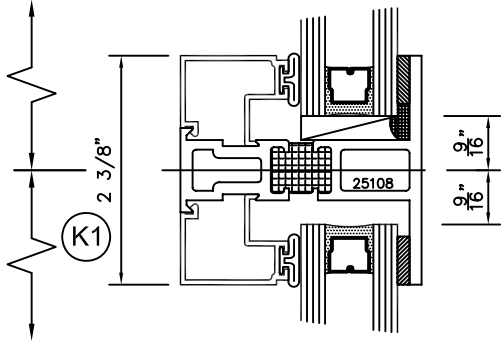

SERIES 2500 (HC) & (AW) OUTSIDE GLAZED DETAILS

AWNING SCREEN (PROJECTED-OUT)

9006

HOPPER SCREEN (PROJECTED-IN)

TORRANCE ALUMINUM

SERIES 2500 (HC) & (AW) SLIDING WICKET SCREEN DETAILS

FULL HEIGHT SLIDING WICKET
SCREEN FOR POLE OPERATED
AWNING WINDOWS WITH RING PULL
(PROJECT OUT)

PARTIAL HEIGHT SLIDING WICKET
SCREEN FOR POLE OPERATED
AWNING WINDOWS WITHOUT RING
PULL (PROJECT OUT)

SQUARE GLAZING BEAD 1" GLASS

SQUARE GLAZING BEAD 1/4" GLASS

SLOPED GLAZING BEAD 1" GLASS

SQUARE GLAZING BEAD 1/2 - 5/8" GLASS