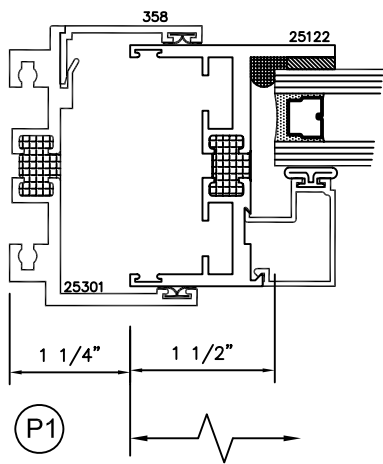

SERIES 2500 (HC) & (AW) OUTSIDE GLAZED DETAILS

AWNING SCREEN (PROJECTED-OUT)

9006

HOPPER SCREEN (PROJECTED-IN)

TORRANCE ALUMINUM

SERIES 2500 (HC) & (AW) SLIDING WICKET SCREEN DETAILS

FULL HEIGHT SLIDING WICKET
SCREEN FOR POLE OPERATED
AWNING WINDOWS WITH RING PULL
(PROJECT OUT)

PARTIAL HEIGHT SLIDING WICKET
SCREEN FOR POLE OPERATED
AWNING WINDOWS WITHOUT RING
PULL (PROJECT OUT)

SQUARE GLAZING BEAD 1" GLASS

SQUARE GLAZING BEAD 1/4" GLASS

SLOPED GLAZING BEAD 1" GLASS

SQUARE GLAZING BEAD 1/2 - 5/8" GLASS