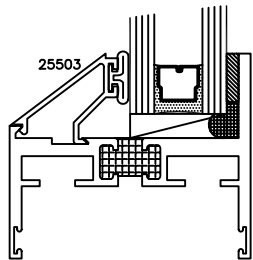

PARTIAL HEIGHT SLIDING WICKET
SCREEN FOR POLE OPERATED
AWNING WINDOWS WITHOUT RING
PULL (PROJECT OUT)

SQUARE GLAZING BEAD 1" GLASS

SQUARE GLAZING BEAD 1/4" GLASS

SLOPED GLAZING BEAD 1" GLASS

SQUARE GLAZING BEAD 1/2 - 5/8" GLASS

SLOPED GLAZING BEAD 1 1/2" GLASS

SQUARE GLAZING BEAD 1 1/2" GLASS