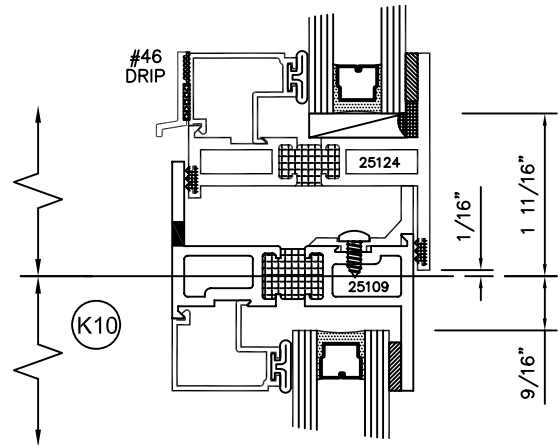

SERIES 2500 (HC) & (AW) OUTSIDE GLAZED DETAILS

AWNING SCREEN (PROJECTED-OUT)

9006

HOPPER SCREEN (PROJECTED-IN)

TORRANCE ALUMINUM

SERIES 2500 (HC) & (AW) SLIDING WICKET SCREEN DETAILS

FULL HEIGHT SLIDING WICKET
SCREEN FOR POLE OPERATED
AWNING WINDOWS WITH RING PULL
(PROJECT OUT)

PARTIAL HEIGHT SLIDING WICKET
SCREEN FOR POLE OPERATED
AWNING WINDOWS WITHOUT RING
PULL (PROJECT OUT)

SQUARE GLAZING BEAD 1" GLASS

SQUARE GLAZING BEAD 1/4" GLASS

SLOPED GLAZING BEAD 1" GLASS

SQUARE GLAZING BEAD 1/2 - 5/8" GLASS