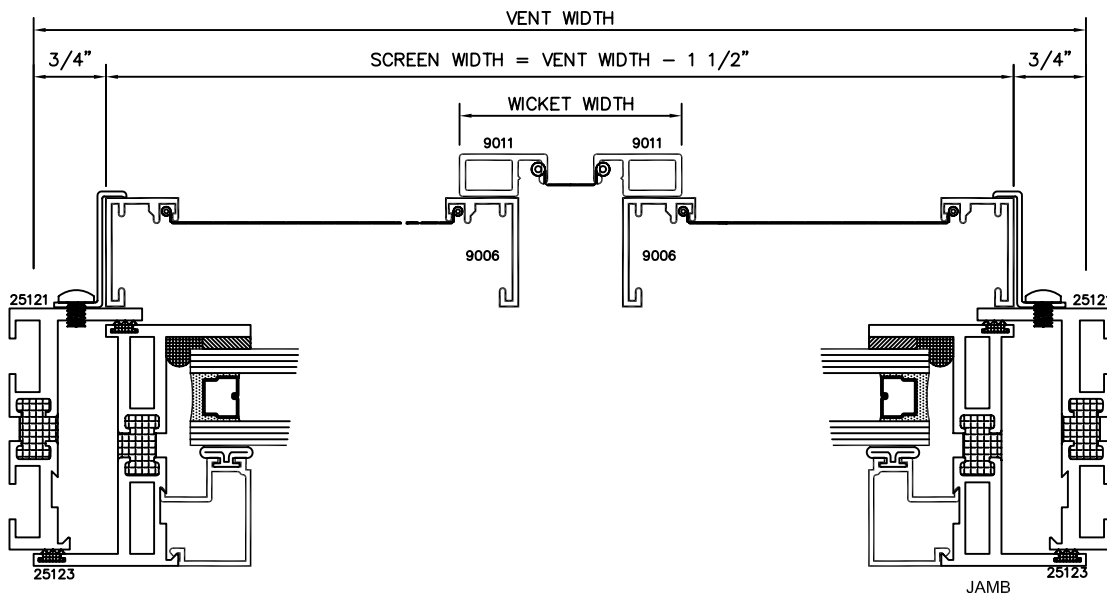

SERIES 2500 (HC) & (AW) OUTSIDE GLAZED DETAILS

AWNING SCREEN (PROJECTED-OUT)

9006

HOPPER SCREEN (PROJECTED-IN)

TORRANCE ALUMINUM

SERIES 2500 (HC) & (AW) SLIDING WICKET SCREEN DETAILS

FULL HEIGHT SLIDING WICKET
SCREEN FOR POLE OPERATED
AWNING WINDOWS WITH RING PULL
(PROJECT OUT)

PARTIAL HEIGHT SLIDING WICKET
SCREEN FOR POLE OPERATED
AWNING WINDOWS WITHOUT RING
PULL (PROJECT OUT)

SQUARE GLAZING BEAD 1" GLASS

SQUARE GLAZING BEAD 1/4" GLASS

SLOPED GLAZING BEAD 1" GLASS

SQUARE GLAZING BEAD 1/2 - 5/8" GLASS