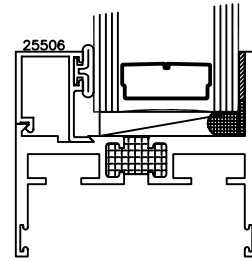

SERIES 2500 (HC) & (AW) OUTSIDE GLAZED DETAILS

AWNING SCREEN (PROJECTED-OUT)

9006

HOPPER SCREEN (PROJECTED-IN)

TORRANCE ALUMINUM

SERIES 2500 (HC) & (AW) SLIDING WICKET SCREEN DETAILS

FULL HEIGHT SLIDING WICKET
SCREEN FOR POLE OPERATED
AWNING WINDOWS WITH RING PULL
(PROJECT OUT)

PARTIAL HEIGHT SLIDING WICKET
SCREEN FOR POLE OPERATED
AWNING WINDOWS WITHOUT RING
PULL (PROJECT OUT)

SQUARE GLAZING BEAD 1" GLASS

SQUARE GLAZING BEAD 1/4" GLASS

SLOPED GLAZING BEAD 1" GLASS

SQUARE GLAZING BEAD 1/2 - 5/8" GLASS

SLOPED GLAZING BEAD 1 1/2" GLASS

SQUARE GLAZING BEAD 1 1/2" GLASS