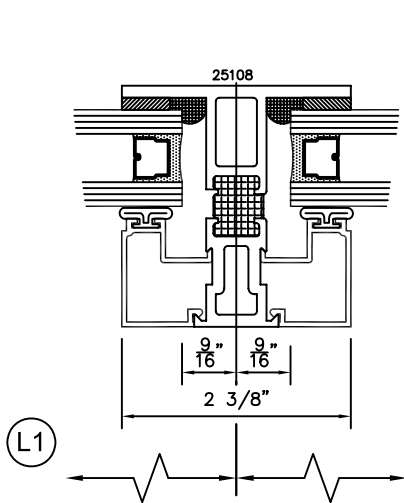

SERIES 2500 (HC) & (AW) OUTSIDE GLAZED DETAILS

AWNING SCREEN (PROJECTED-OUT)

9006

HOPPER SCREEN (PROJECTED-IN)

TORRANCE ALUMINUM

SERIES 2500 (HC) & (AW) SLIDING WICKET SCREEN DETAILS

FULL HEIGHT SLIDING WICKET
SCREEN FOR POLE OPERATED
AWNING WINDOWS WITH RING PULL
(PROJECT OUT)

PARTIAL HEIGHT SLIDING WICKET
SCREEN FOR POLE OPERATED
AWNING WINDOWS WITHOUT RING
PULL (PROJECT OUT)

SQUARE GLAZING BEAD 1" GLASS

SQUARE GLAZING BEAD 1/4" GLASS

SLOPED GLAZING BEAD 1" GLASS

SQUARE GLAZING BEAD 1/2 - 5/8" GLASS