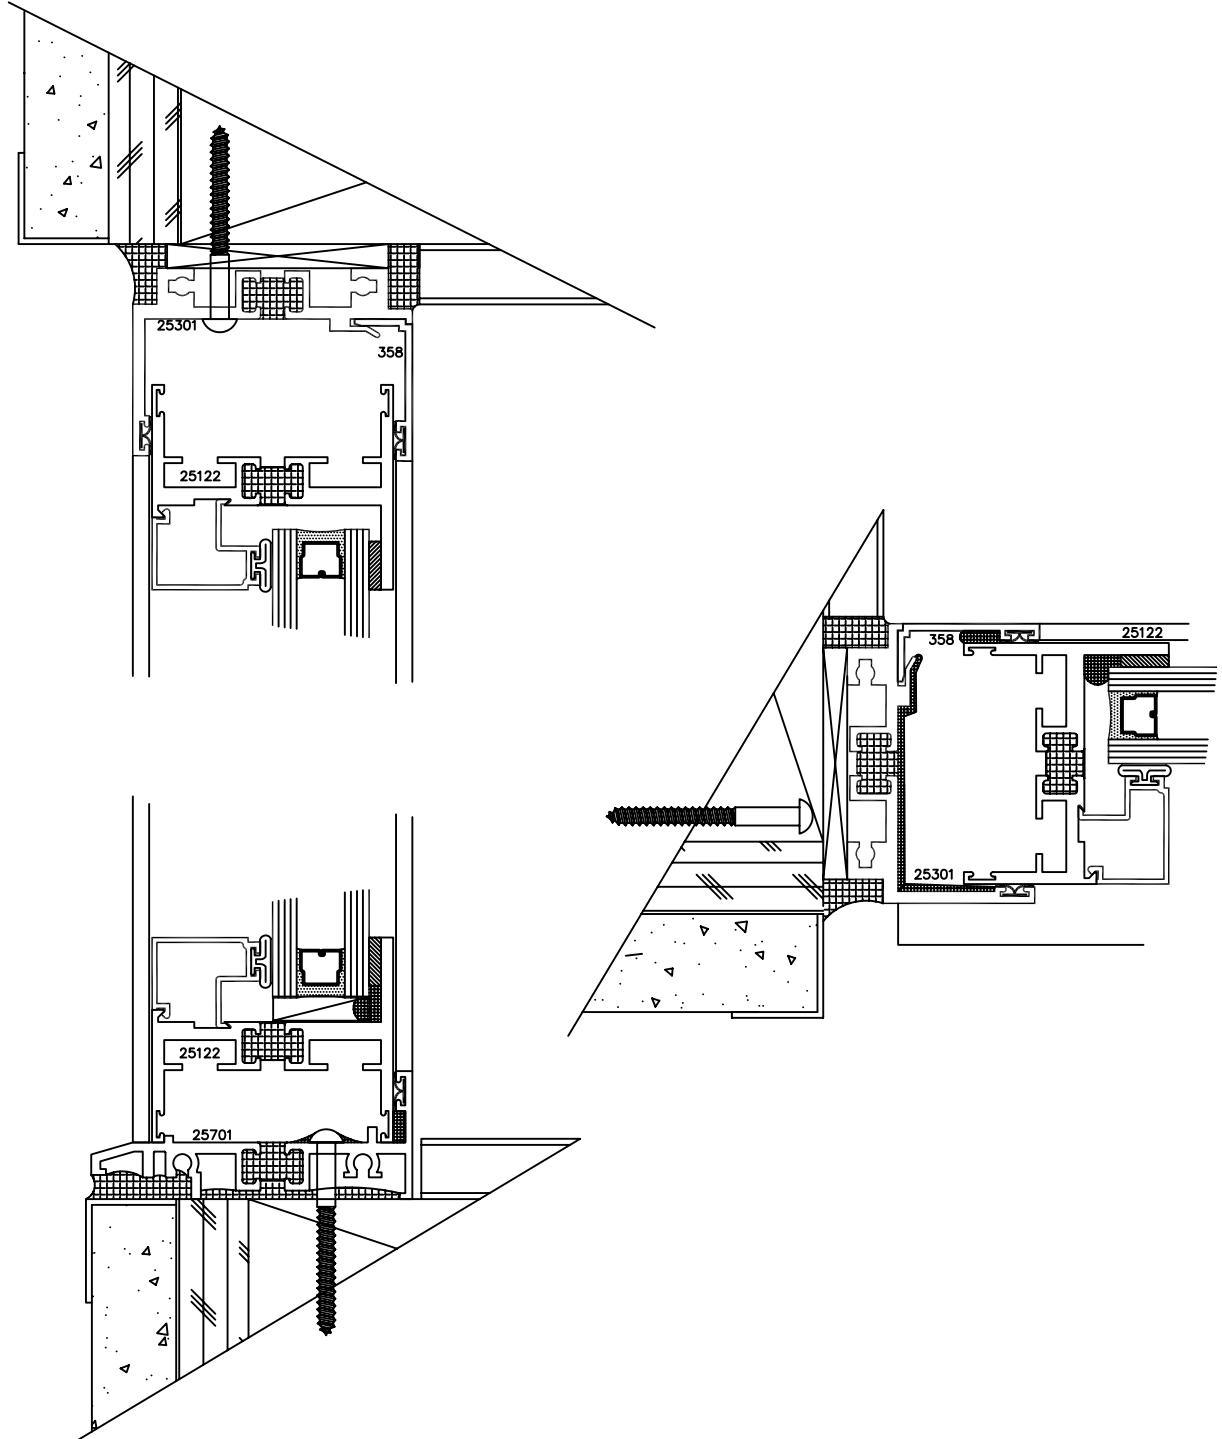

SERIES 2500 (HC) & (AW) OUTSIDE GLAZED DETAILS

AWNING SCREEN (PROJECTED-OUT)

9006

HOPPER SCREEN (PROJECTED-IN)

TORRANCE ALUMINUM

SERIES 2500 (HC) & (AW) SLIDING WICKET SCREEN DETAILS

FULL HEIGHT SLIDING WICKET
SCREEN FOR POLE OPERATED
AWNING WINDOWS WITH RING PULL
(PROJECT OUT)

PARTIAL HEIGHT SLIDING WICKET
SCREEN FOR POLE OPERATED
AWNING WINDOWS WITHOUT RING
PULL (PROJECT OUT)

SQUARE GLAZING BEAD 1" GLASS

SQUARE GLAZING BEAD 1/4" GLASS

SLOPED GLAZING BEAD 1" GLASS

SQUARE GLAZING BEAD 1/2 - 5/8" GLASS