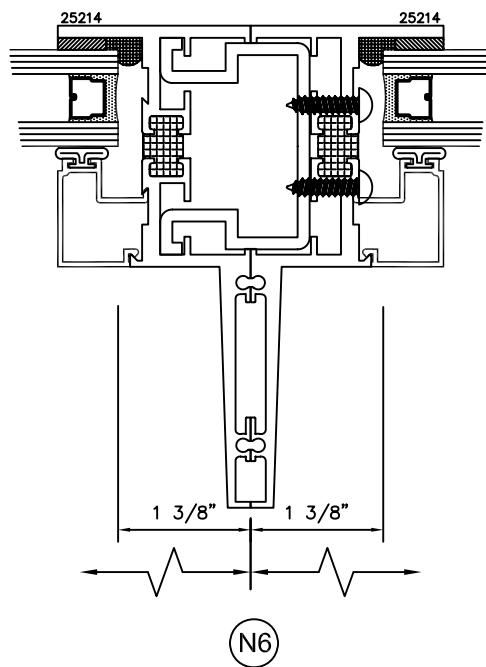

SERIES 2500 (HC) & (AW) OUTSIDE GLAZED DETAILS

AWNING SCREEN (PROJECTED-OUT)

9006

HOPPER SCREEN (PROJECTED-IN)

TORRANCE ALUMINUM

SERIES 2500 (HC) & (AW) SLIDING WICKET SCREEN DETAILS

FULL HEIGHT SLIDING WICKET
SCREEN FOR POLE OPERATED
AWNING WINDOWS WITH RING PULL
(PROJECT OUT)

PARTIAL HEIGHT SLIDING WICKET
SCREEN FOR POLE OPERATED
AWNING WINDOWS WITHOUT RING
PULL (PROJECT OUT)

SQUARE GLAZING BEAD 1" GLASS

SQUARE GLAZING BEAD 1/4" GLASS

SLOPED GLAZING BEAD 1" GLASS

SQUARE GLAZING BEAD 1/2 - 5/8" GLASS