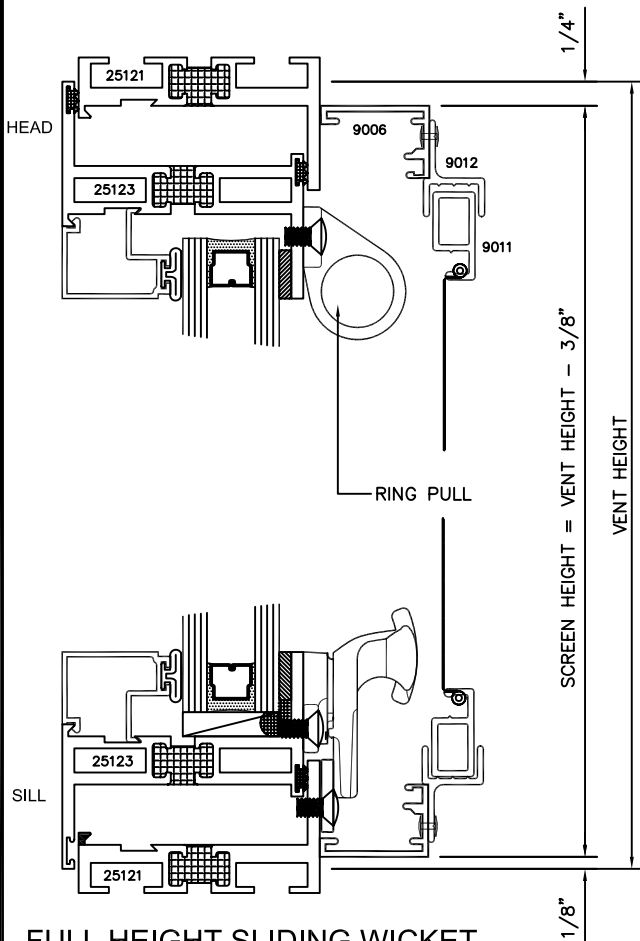

SERIES 2500 (HC) & (AW) OUTSIDE GLAZED DETAILS

AWNING SCREEN (PROJECTED-OUT)

9006

HOPPER SCREEN (PROJECTED-IN)

TORRANCE ALUMINUM

SERIES 2500 (HC) & (AW) SLIDING WICKET SCREEN DETAILS

FULL HEIGHT SLIDING WICKET
SCREEN FOR POLE OPERATED
AWNING WINDOWS WITH RING PULL
(PROJECT OUT)

PARTIAL HEIGHT SLIDING WICKET
SCREEN FOR POLE OPERATED
AWNING WINDOWS WITHOUT RING
PULL (PROJECT OUT)

SQUARE GLAZING BEAD 1" GLASS

SQUARE GLAZING BEAD 1/4" GLASS

SLOPED GLAZING BEAD 1" GLASS

SQUARE GLAZING BEAD 1/2 - 5/8" GLASS