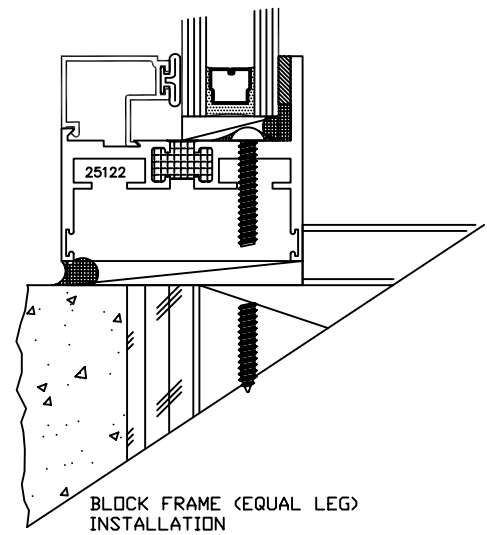

SERIES 2500 (HC) & (AW) OUTSIDE GLAZED DETAILS

AWNING SCREEN (PROJECTED-OUT)

9006

HOPPER SCREEN (PROJECTED-IN)

TORRANCE ALUMINUM

SERIES 2500 (HC) & (AW) SLIDING WICKET SCREEN DETAILS

FULL HEIGHT SLIDING WICKET
SCREEN FOR POLE OPERATED
AWNING WINDOWS WITH RING PULL
(PROJECT OUT)

PARTIAL HEIGHT SLIDING WICKET
SCREEN FOR POLE OPERATED
AWNING WINDOWS WITHOUT RING
PULL (PROJECT OUT)

SQUARE GLAZING BEAD 1" GLASS

SQUARE GLAZING BEAD 1/4" GLASS

SLOPED GLAZING BEAD 1" GLASS

SQUARE GLAZING BEAD 1/2 - 5/8" GLASS