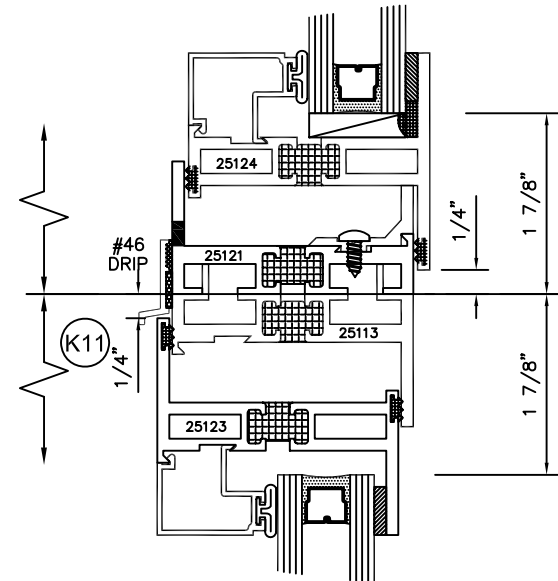

SERIES 2500 (HC) & (AW) OUTSIDE GLAZED DETAILS

AWNING SCREEN (PROJECTED-OUT)

9006

HOPPER SCREEN (PROJECTED-IN)

TORRANCE ALUMINUM

SERIES 2500 (HC) & (AW) SLIDING WICKET SCREEN DETAILS

FULL HEIGHT SLIDING WICKET
SCREEN FOR POLE OPERATED
AWNING WINDOWS WITH RING PULL
(PROJECT OUT)

PARTIAL HEIGHT SLIDING WICKET
SCREEN FOR POLE OPERATED
AWNING WINDOWS WITHOUT RING
PULL (PROJECT OUT)

SQUARE GLAZING BEAD 1" GLASS

SQUARE GLAZING BEAD 1/4" GLASS

SLOPED GLAZING BEAD 1" GLASS

SQUARE GLAZING BEAD 1/2 - 5/8" GLASS