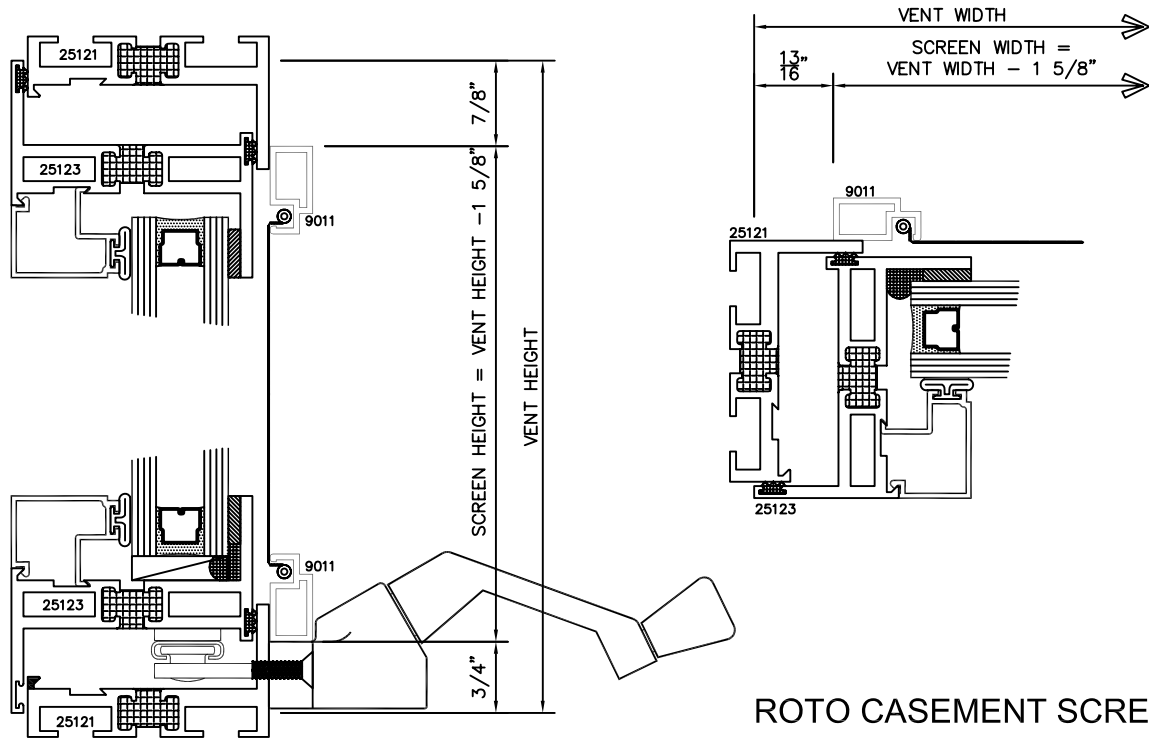

SERIES 2500 (HC) & (AW) OUTSIDE GLAZED DETAILS

AWNING SCREEN (PROJECTED-OUT)

9006

HOPPER SCREEN (PROJECTED-IN)

TORRANCE ALUMINUM

SERIES 2500 (HC) & (AW) SLIDING WICKET SCREEN DETAILS

FULL HEIGHT SLIDING WICKET
SCREEN FOR POLE OPERATED
AWNING WINDOWS WITH RING PULL
(PROJECT OUT)

PARTIAL HEIGHT SLIDING WICKET
SCREEN FOR POLE OPERATED
AWNING WINDOWS WITHOUT RING
PULL (PROJECT OUT)

SQUARE GLAZING BEAD 1" GLASS

SQUARE GLAZING BEAD 1/4" GLASS

SLOPED GLAZING BEAD 1" GLASS

SQUARE GLAZING BEAD 1/2 - 5/8" GLASS