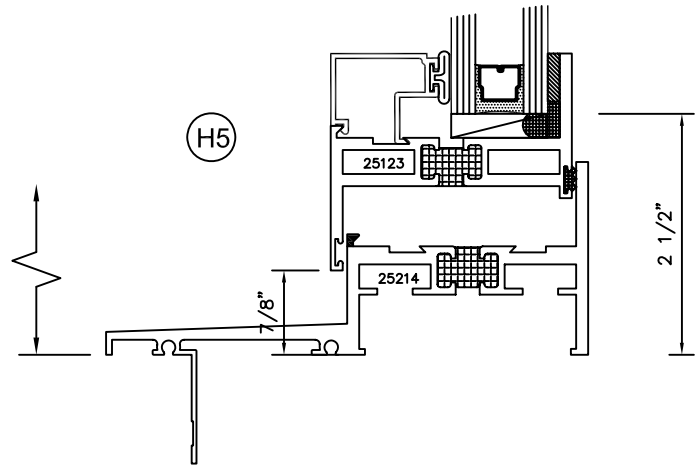

TORRANCE ALUMINUM

SERIES 2500 (HC) & (AW) OUTSIDE GLAZED DETAILS