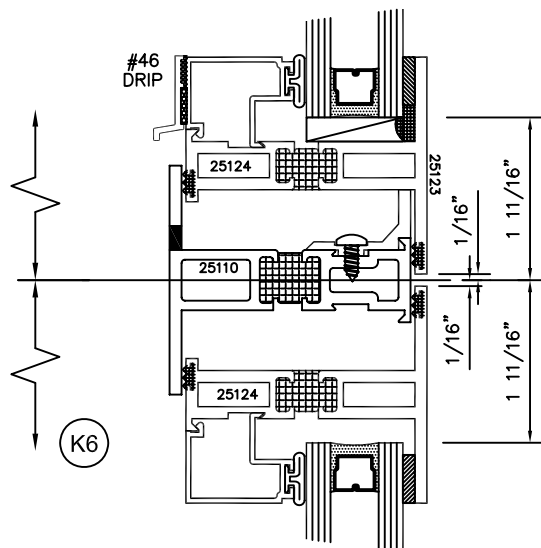

SERIES 2500 (HC) & (AW) OUTSIDE GLAZED DETAILS

AWNING SCREEN (PROJECTED-OUT)

9006

HOPPER SCREEN (PROJECTED-IN)

TORRANCE ALUMINUM

SERIES 2500 (HC) & (AW) SLIDING WICKET SCREEN DETAILS

FULL HEIGHT SLIDING WICKET
SCREEN FOR POLE OPERATED
AWNING WINDOWS WITH RING PULL
(PROJECT OUT)

PARTIAL HEIGHT SLIDING WICKET
SCREEN FOR POLE OPERATED
AWNING WINDOWS WITHOUT RING
PULL (PROJECT OUT)

SQUARE GLAZING BEAD 1" GLASS

SQUARE GLAZING BEAD 1/4" GLASS

SLOPED GLAZING BEAD 1" GLASS

SQUARE GLAZING BEAD 1/2 - 5/8" GLASS