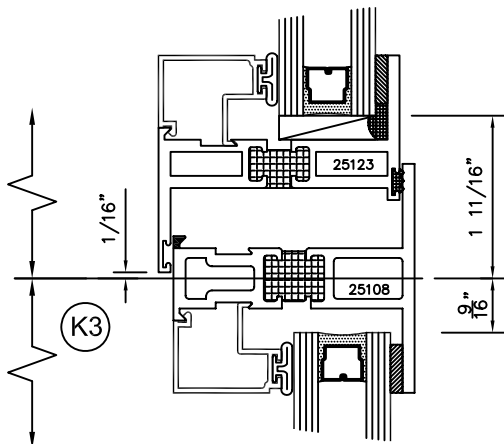

SERIES 2500 (HC) & (AW) OUTSIDE GLAZED DETAILS

AWNING SCREEN (PROJECTED-OUT)

9006

HOPPER SCREEN (PROJECTED-IN)

TORRANCE ALUMINUM

SERIES 2500 (HC) & (AW) SLIDING WICKET SCREEN DETAILS

FULL HEIGHT SLIDING WICKET
SCREEN FOR POLE OPERATED
AWNING WINDOWS WITH RING PULL
(PROJECT OUT)

PARTIAL HEIGHT SLIDING WICKET
SCREEN FOR POLE OPERATED
AWNING WINDOWS WITHOUT RING
PULL (PROJECT OUT)

SQUARE GLAZING BEAD 1" GLASS

SQUARE GLAZING BEAD 1/4" GLASS

SLOPED GLAZING BEAD 1" GLASS

SQUARE GLAZING BEAD 1/2 - 5/8" GLASS