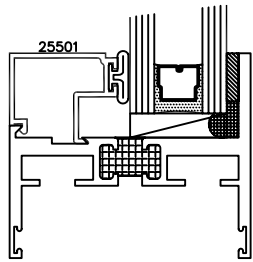

SERIES 2500 (HC) & (AW) OUTSIDE GLAZED DETAILS

AWNING SCREEN (PROJECTED-OUT)

9006

HOPPER SCREEN (PROJECTED-IN)

TORRANCE ALUMINUM

SERIES 2500 (HC) & (AW) SLIDING WICKET SCREEN DETAILS

FULL HEIGHT SLIDING WICKET
SCREEN FOR POLE OPERATED
AWNING WINDOWS WITH RING PULL
(PROJECT OUT)

PARTIAL HEIGHT SLIDING WICKET
SCREEN FOR POLE OPERATED
AWNING WINDOWS WITHOUT RING
PULL (PROJECT OUT)

SQUARE GLAZING BEAD 1" GLASS

SQUARE GLAZING BEAD 1/4" GLASS

SLOPED GLAZING BEAD 1" GLASS

SQUARE GLAZING BEAD 1/2 - 5/8" GLASS