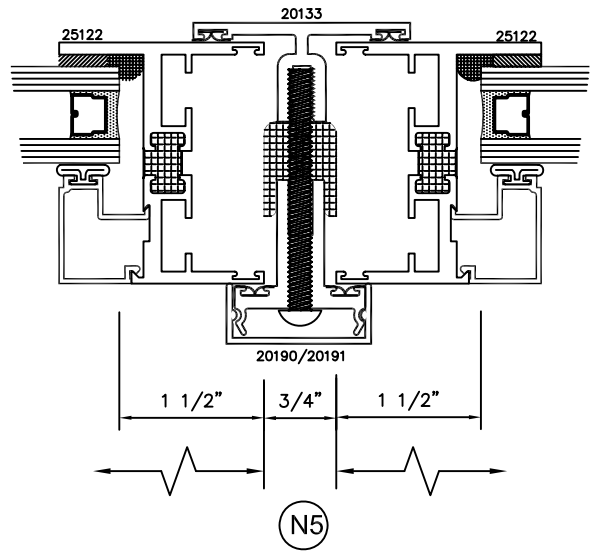

SERIES 2500 (HC) & (AW) OUTSIDE GLAZED DETAILS

AWNING SCREEN (PROJECTED-OUT)

9006

HOPPER SCREEN (PROJECTED-IN)

TORRANCE ALUMINUM

SERIES 2500 (HC) & (AW) SLIDING WICKET SCREEN DETAILS

FULL HEIGHT SLIDING WICKET
SCREEN FOR POLE OPERATED
AWNING WINDOWS WITH RING PULL
(PROJECT OUT)

PARTIAL HEIGHT SLIDING WICKET
SCREEN FOR POLE OPERATED
AWNING WINDOWS WITHOUT RING
PULL (PROJECT OUT)

SQUARE GLAZING BEAD 1" GLASS

SQUARE GLAZING BEAD 1/4" GLASS

SLOPED GLAZING BEAD 1" GLASS

SQUARE GLAZING BEAD 1/2 - 5/8" GLASS