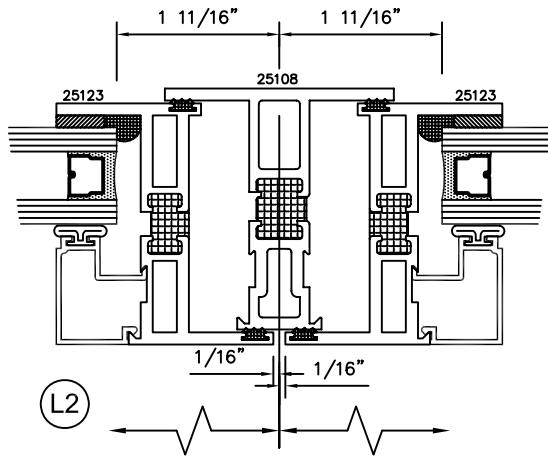

SERIES 2500 (HC) & (AW) OUTSIDE GLAZED DETAILS

AWNING SCREEN (PROJECTED-OUT)

9006

HOPPER SCREEN (PROJECTED-IN)

TORRANCE ALUMINUM

SERIES 2500 (HC) & (AW) SLIDING WICKET SCREEN DETAILS

FULL HEIGHT SLIDING WICKET
SCREEN FOR POLE OPERATED
AWNING WINDOWS WITH RING PULL
(PROJECT OUT)

PARTIAL HEIGHT SLIDING WICKET
SCREEN FOR POLE OPERATED
AWNING WINDOWS WITHOUT RING
PULL (PROJECT OUT)

SQUARE GLAZING BEAD 1" GLASS

SQUARE GLAZING BEAD 1/4" GLASS

SLOPED GLAZING BEAD 1" GLASS

SQUARE GLAZING BEAD 1/2 - 5/8" GLASS