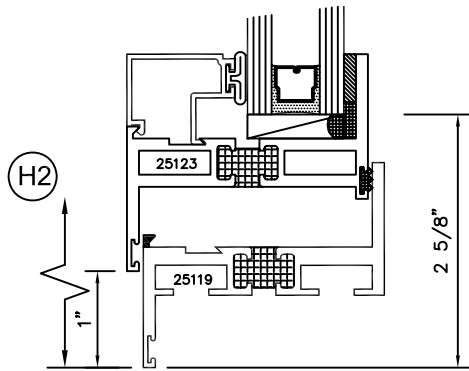

TORRANCE ALUMINUM

SERIES 2500 (HC) & (AW) OUTSIDE GLAZED DETAILS