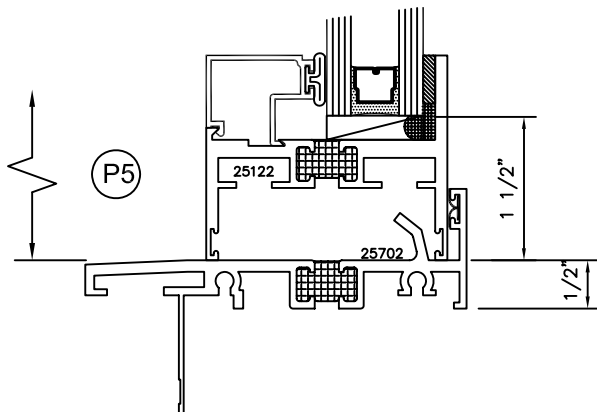

SERIES 2500 (HC) & (AW) OUTSIDE GLAZED DETAILS

AWNING SCREEN (PROJECTED-OUT)

9006

HOPPER SCREEN (PROJECTED-IN)

TORRANCE ALUMINUM

SERIES 2500 (HC) & (AW) SLIDING WICKET SCREEN DETAILS

FULL HEIGHT SLIDING WICKET
SCREEN FOR POLE OPERATED
AWNING WINDOWS WITH RING PULL
(PROJECT OUT)

PARTIAL HEIGHT SLIDING WICKET
SCREEN FOR POLE OPERATED
AWNING WINDOWS WITHOUT RING
PULL (PROJECT OUT)

SQUARE GLAZING BEAD 1" GLASS

SQUARE GLAZING BEAD 1/4" GLASS

SLOPED GLAZING BEAD 1" GLASS

SQUARE GLAZING BEAD 1/2 - 5/8" GLASS