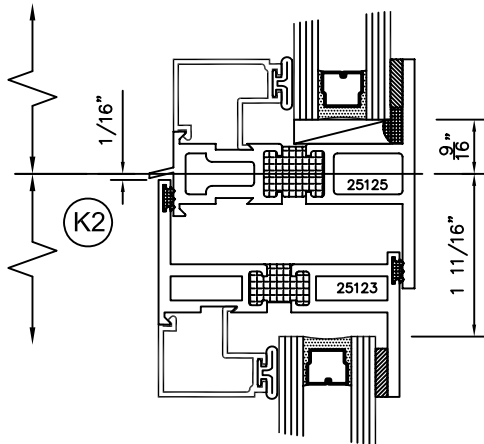

SERIES 2500 (HC) & (AW) OUTSIDE GLAZED DETAILS

AWNING SCREEN (PROJECTED-OUT)

9006

HOPPER SCREEN (PROJECTED-IN)

TORRANCE ALUMINUM

SERIES 2500 (HC) & (AW) SLIDING WICKET SCREEN DETAILS

FULL HEIGHT SLIDING WICKET
SCREEN FOR POLE OPERATED
AWNING WINDOWS WITH RING PULL
(PROJECT OUT)

PARTIAL HEIGHT SLIDING WICKET
SCREEN FOR POLE OPERATED
AWNING WINDOWS WITHOUT RING
PULL (PROJECT OUT)

SQUARE GLAZING BEAD 1" GLASS

SQUARE GLAZING BEAD 1/4" GLASS

SLOPED GLAZING BEAD 1" GLASS

SQUARE GLAZING BEAD 1/2 - 5/8" GLASS