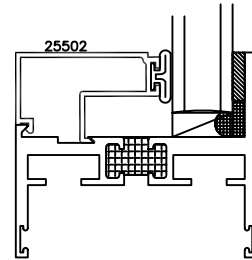

PARTIAL HEIGHT SLIDING WICKET
SCREEN FOR POLE OPERATED
AWNING WINDOWS WITHOUT RING
PULL (PROJECT OUT)

SQUARE GLAZING BEAD 1" GLASS

SQUARE GLAZING BEAD 1/4" GLASS

SLOPED GLAZING BEAD 1" GLASS

SQUARE GLAZING BEAD 1/2 - 5/8" GLASS

SLOPED GLAZING BEAD 1 1/2" GLASS

SQUARE GLAZING BEAD 1 1/2" GLASS