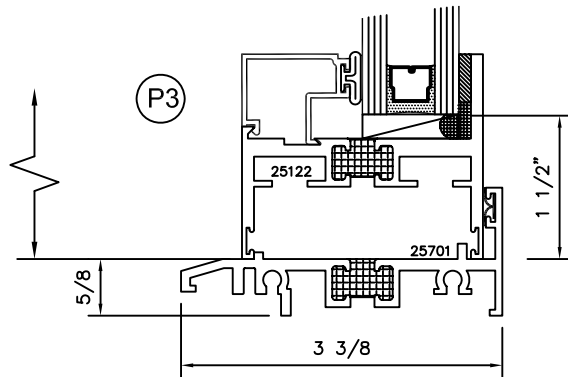

SERIES 2500 (HC) & (AW) OUTSIDE GLAZED DETAILS

AWNING SCREEN (PROJECTED-OUT)

9006

HOPPER SCREEN (PROJECTED-IN)

TORRANCE ALUMINUM

SERIES 2500 (HC) & (AW) SLIDING WICKET SCREEN DETAILS

FULL HEIGHT SLIDING WICKET
SCREEN FOR POLE OPERATED
AWNING WINDOWS WITH RING PULL
(PROJECT OUT)

PARTIAL HEIGHT SLIDING WICKET
SCREEN FOR POLE OPERATED
AWNING WINDOWS WITHOUT RING
PULL (PROJECT OUT)

SQUARE GLAZING BEAD 1" GLASS

SQUARE GLAZING BEAD 1/4" GLASS

SLOPED GLAZING BEAD 1" GLASS

SQUARE GLAZING BEAD 1/2 - 5/8" GLASS