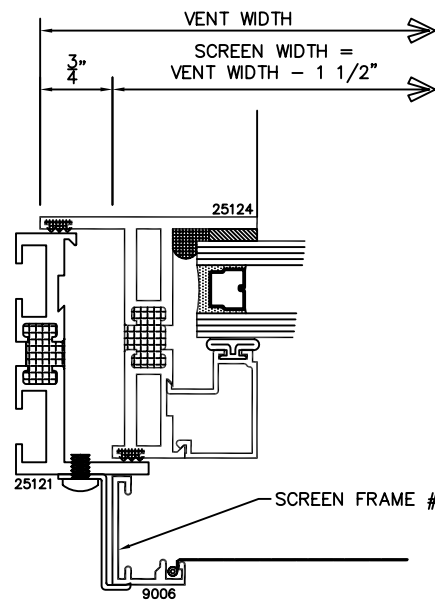

SERIES 2500 (HC) & (AW) OUTSIDE GLAZED DETAILS

AWNING SCREEN (PROJECTED-OUT)

9006

HOPPER SCREEN (PROJECTED-IN)

TORRANCE ALUMINUM

SERIES 2500 (HC) & (AW) SLIDING WICKET SCREEN DETAILS

FULL HEIGHT SLIDING WICKET
SCREEN FOR POLE OPERATED
AWNING WINDOWS WITH RING PULL
(PROJECT OUT)

PARTIAL HEIGHT SLIDING WICKET
SCREEN FOR POLE OPERATED
AWNING WINDOWS WITHOUT RING
PULL (PROJECT OUT)

SQUARE GLAZING BEAD 1" GLASS

SQUARE GLAZING BEAD 1/4" GLASS

SLOPED GLAZING BEAD 1" GLASS

SQUARE GLAZING BEAD 1/2 - 5/8" GLASS