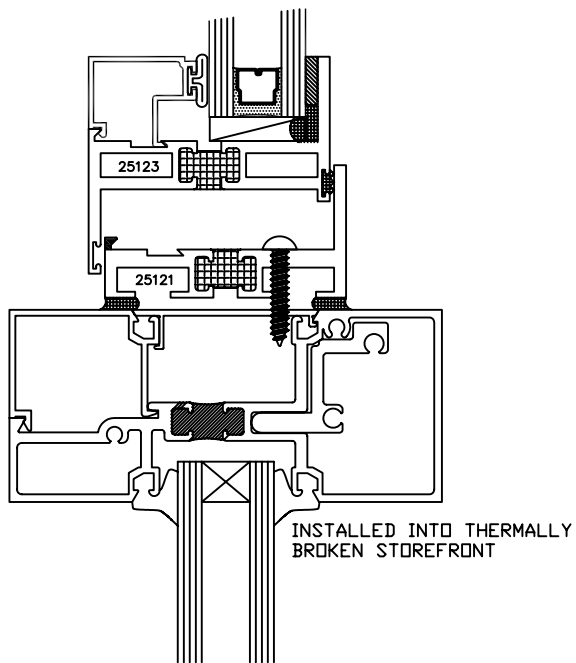

SERIES 2500 (HC) & (AW) OUTSIDE GLAZED DETAILS

AWNING SCREEN (PROJECTED-OUT)

9006

HOPPER SCREEN (PROJECTED-IN)

TORRANCE ALUMINUM

SERIES 2500 (HC) & (AW) SLIDING WICKET SCREEN DETAILS

FULL HEIGHT SLIDING WICKET
SCREEN FOR POLE OPERATED
AWNING WINDOWS WITH RING PULL
(PROJECT OUT)

PARTIAL HEIGHT SLIDING WICKET
SCREEN FOR POLE OPERATED
AWNING WINDOWS WITHOUT RING
PULL (PROJECT OUT)

SQUARE GLAZING BEAD 1" GLASS

SQUARE GLAZING BEAD 1/4" GLASS

SLOPED GLAZING BEAD 1" GLASS

SQUARE GLAZING BEAD 1/2 - 5/8" GLASS