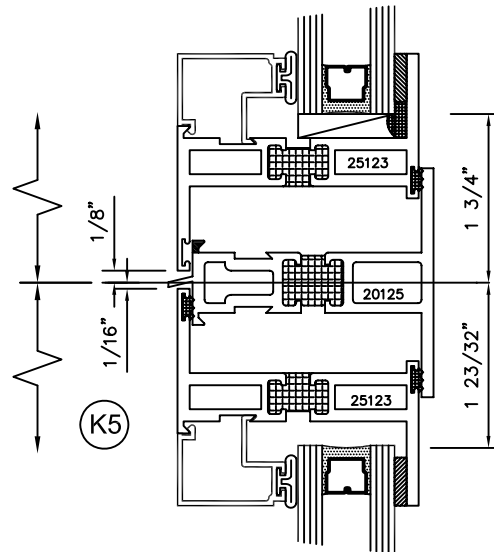

SERIES 2500 (HC) & (AW) OUTSIDE GLAZED DETAILS

AWNING SCREEN (PROJECTED-OUT)

9006

HOPPER SCREEN (PROJECTED-IN)

TORRANCE ALUMINUM

SERIES 2500 (HC) & (AW) SLIDING WICKET SCREEN DETAILS

FULL HEIGHT SLIDING WICKET
SCREEN FOR POLE OPERATED
AWNING WINDOWS WITH RING PULL
(PROJECT OUT)

PARTIAL HEIGHT SLIDING WICKET
SCREEN FOR POLE OPERATED
AWNING WINDOWS WITHOUT RING
PULL (PROJECT OUT)

SQUARE GLAZING BEAD 1" GLASS

SQUARE GLAZING BEAD 1/4" GLASS

SLOPED GLAZING BEAD 1" GLASS

SQUARE GLAZING BEAD 1/2 - 5/8" GLASS