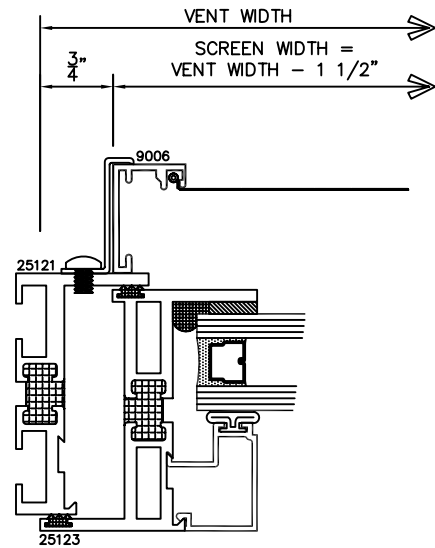

SERIES 2500 (HC) & (AW) OUTSIDE GLAZED DETAILS

AWNING SCREEN (PROJECTED-OUT)

9006

HOPPER SCREEN (PROJECTED-IN)

TORRANCE ALUMINUM

SERIES 2500 (HC) & (AW) SLIDING WICKET SCREEN DETAILS

FULL HEIGHT SLIDING WICKET
SCREEN FOR POLE OPERATED
AWNING WINDOWS WITH RING PULL
(PROJECT OUT)

PARTIAL HEIGHT SLIDING WICKET
SCREEN FOR POLE OPERATED
AWNING WINDOWS WITHOUT RING
PULL (PROJECT OUT)

SQUARE GLAZING BEAD 1" GLASS

SQUARE GLAZING BEAD 1/4" GLASS

SLOPED GLAZING BEAD 1" GLASS

SQUARE GLAZING BEAD 1/2 - 5/8" GLASS