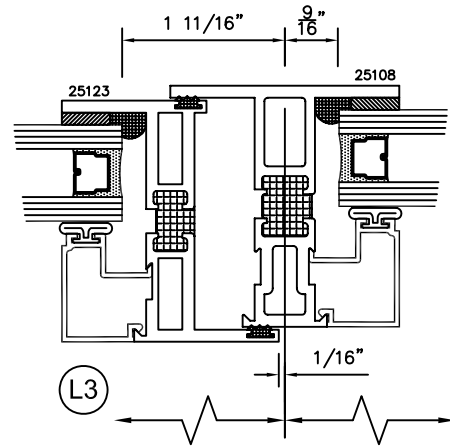

SERIES 2500 (HC) & (AW) OUTSIDE GLAZED DETAILS

AWNING SCREEN (PROJECTED-OUT)

9006

HOPPER SCREEN (PROJECTED-IN)

TORRANCE ALUMINUM

SERIES 2500 (HC) & (AW) SLIDING WICKET SCREEN DETAILS

FULL HEIGHT SLIDING WICKET
SCREEN FOR POLE OPERATED
AWNING WINDOWS WITH RING PULL
(PROJECT OUT)

PARTIAL HEIGHT SLIDING WICKET
SCREEN FOR POLE OPERATED
AWNING WINDOWS WITHOUT RING
PULL (PROJECT OUT)

SQUARE GLAZING BEAD 1" GLASS

SQUARE GLAZING BEAD 1/4" GLASS

SLOPED GLAZING BEAD 1" GLASS

SQUARE GLAZING BEAD 1/2 - 5/8" GLASS