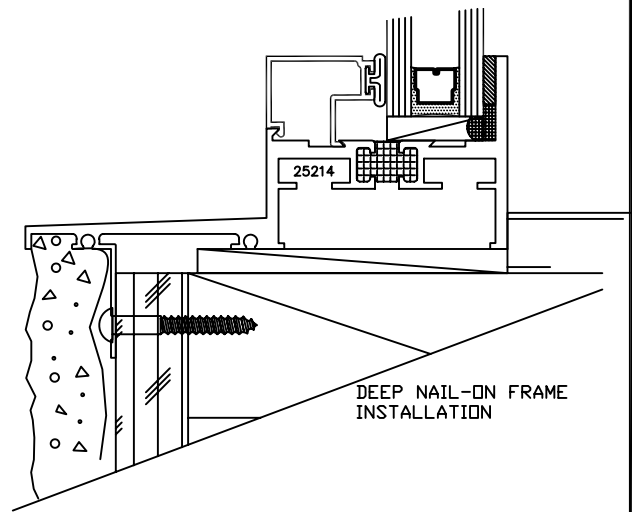

SERIES 2500 (HC) & (AW) OUTSIDE GLAZED DETAILS

AWNING SCREEN (PROJECTED-OUT)

9006

HOPPER SCREEN (PROJECTED-IN)

TORRANCE ALUMINUM

SERIES 2500 (HC) & (AW) SLIDING WICKET SCREEN DETAILS

FULL HEIGHT SLIDING WICKET
SCREEN FOR POLE OPERATED
AWNING WINDOWS WITH RING PULL
(PROJECT OUT)

PARTIAL HEIGHT SLIDING WICKET
SCREEN FOR POLE OPERATED
AWNING WINDOWS WITHOUT RING
PULL (PROJECT OUT)

SQUARE GLAZING BEAD 1" GLASS

SQUARE GLAZING BEAD 1/4" GLASS

SLOPED GLAZING BEAD 1" GLASS

SQUARE GLAZING BEAD 1/2 - 5/8" GLASS