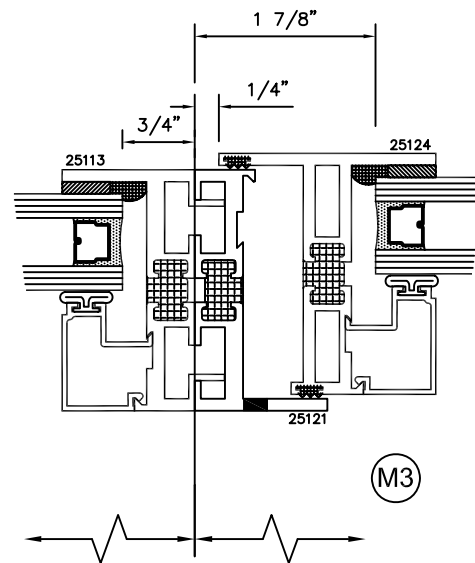

SERIES 2500 (HC) & (AW) OUTSIDE GLAZED DETAILS

AWNING SCREEN (PROJECTED-OUT)

9006

HOPPER SCREEN (PROJECTED-IN)

TORRANCE ALUMINUM

SERIES 2500 (HC) & (AW) SLIDING WICKET SCREEN DETAILS

FULL HEIGHT SLIDING WICKET
SCREEN FOR POLE OPERATED
AWNING WINDOWS WITH RING PULL
(PROJECT OUT)

PARTIAL HEIGHT SLIDING WICKET
SCREEN FOR POLE OPERATED
AWNING WINDOWS WITHOUT RING
PULL (PROJECT OUT)

SQUARE GLAZING BEAD 1" GLASS

SQUARE GLAZING BEAD 1/4" GLASS

SLOPED GLAZING BEAD 1" GLASS

SQUARE GLAZING BEAD 1/2 - 5/8" GLASS