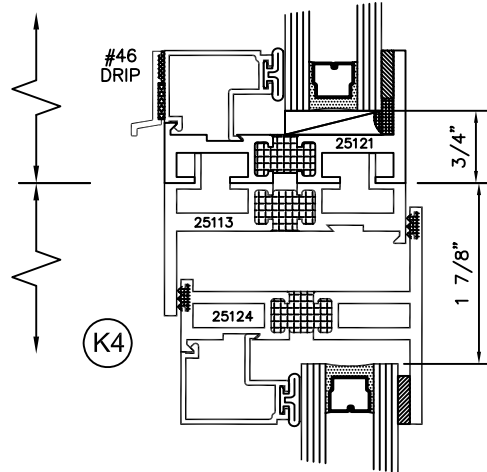

SERIES 2500 (HC) & (AW) OUTSIDE GLAZED DETAILS

AWNING SCREEN (PROJECTED-OUT)

9006

HOPPER SCREEN (PROJECTED-IN)

TORRANCE ALUMINUM

SERIES 2500 (HC) & (AW) SLIDING WICKET SCREEN DETAILS

FULL HEIGHT SLIDING WICKET
SCREEN FOR POLE OPERATED
AWNING WINDOWS WITH RING PULL
(PROJECT OUT)

PARTIAL HEIGHT SLIDING WICKET
SCREEN FOR POLE OPERATED
AWNING WINDOWS WITHOUT RING
PULL (PROJECT OUT)

SQUARE GLAZING BEAD 1" GLASS

SQUARE GLAZING BEAD 1/4" GLASS

SLOPED GLAZING BEAD 1" GLASS

SQUARE GLAZING BEAD 1/2 - 5/8" GLASS