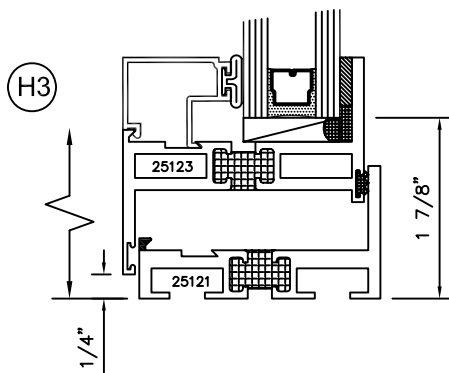

TORRANCE ALUMINUM

SERIES 2500 (HC) & (AW) OUTSIDE GLAZED DETAILS