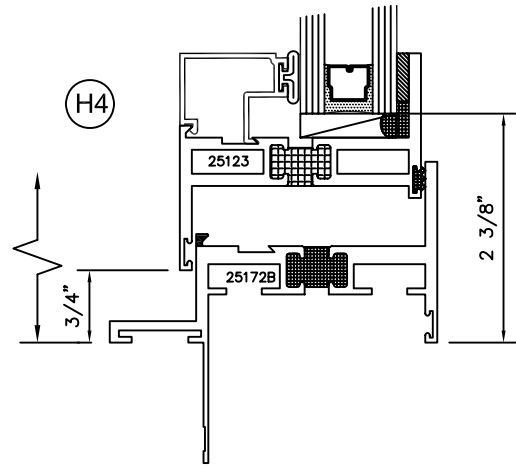

TORRANCE ALUMINUM

SERIES 2500 (HC) & (AW) OUTSIDE GLAZED DETAILS