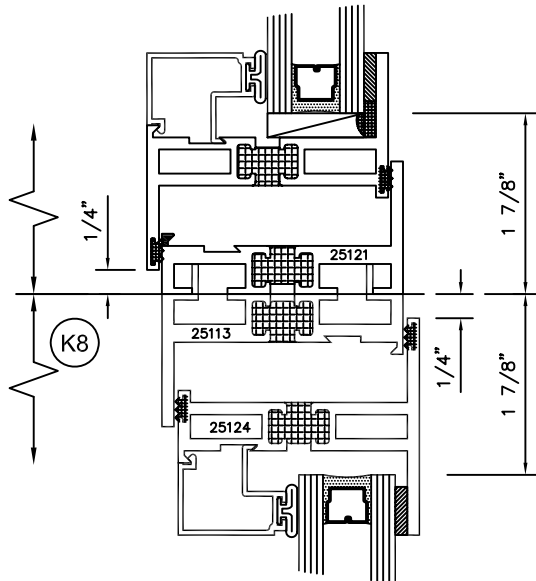

SERIES 2500 (HC) & (AW) OUTSIDE GLAZED DETAILS

AWNING SCREEN (PROJECTED-OUT)

9006

HOPPER SCREEN (PROJECTED-IN)

TORRANCE ALUMINUM

SERIES 2500 (HC) & (AW) SLIDING WICKET SCREEN DETAILS

FULL HEIGHT SLIDING WICKET
SCREEN FOR POLE OPERATED
AWNING WINDOWS WITH RING PULL
(PROJECT OUT)

PARTIAL HEIGHT SLIDING WICKET
SCREEN FOR POLE OPERATED
AWNING WINDOWS WITHOUT RING
PULL (PROJECT OUT)

SQUARE GLAZING BEAD 1" GLASS

SQUARE GLAZING BEAD 1/4" GLASS

SLOPED GLAZING BEAD 1" GLASS

SQUARE GLAZING BEAD 1/2 - 5/8" GLASS