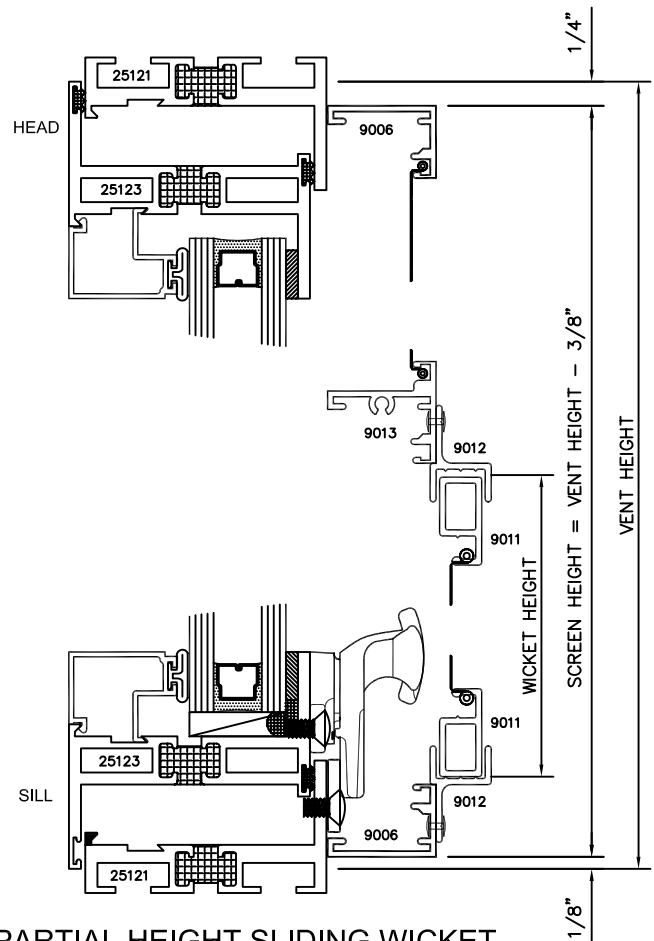

SERIES 2500 (HC) & (AW) OUTSIDE GLAZED DETAILS

AWNING SCREEN (PROJECTED-OUT)

9006

HOPPER SCREEN (PROJECTED-IN)

TORRANCE ALUMINUM

SERIES 2500 (HC) & (AW) SLIDING WICKET SCREEN DETAILS

FULL HEIGHT SLIDING WICKET
SCREEN FOR POLE OPERATED
AWNING WINDOWS WITH RING PULL
(PROJECT OUT)

PARTIAL HEIGHT SLIDING WICKET
SCREEN FOR POLE OPERATED
AWNING WINDOWS WITHOUT RING
PULL (PROJECT OUT)

SQUARE GLAZING BEAD 1" GLASS

SQUARE GLAZING BEAD 1/4" GLASS

SLOPED GLAZING BEAD 1" GLASS

SQUARE GLAZING BEAD 1/2 - 5/8" GLASS