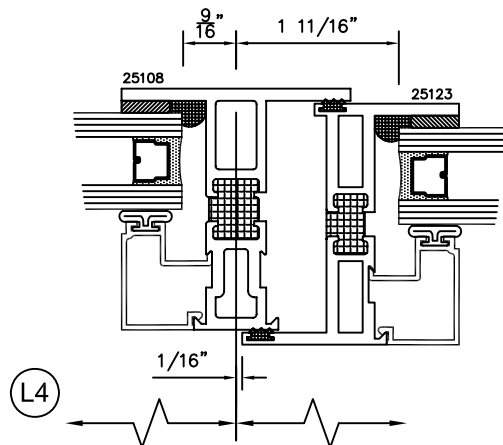

SERIES 2500 (HC) & (AW) OUTSIDE GLAZED DETAILS

AWNING SCREEN (PROJECTED-OUT)

9006

HOPPER SCREEN (PROJECTED-IN)

TORRANCE ALUMINUM

SERIES 2500 (HC) & (AW) SLIDING WICKET SCREEN DETAILS

FULL HEIGHT SLIDING WICKET
SCREEN FOR POLE OPERATED
AWNING WINDOWS WITH RING PULL
(PROJECT OUT)

PARTIAL HEIGHT SLIDING WICKET
SCREEN FOR POLE OPERATED
AWNING WINDOWS WITHOUT RING
PULL (PROJECT OUT)

SQUARE GLAZING BEAD 1" GLASS

SQUARE GLAZING BEAD 1/4" GLASS

SLOPED GLAZING BEAD 1" GLASS

SQUARE GLAZING BEAD 1/2 - 5/8" GLASS