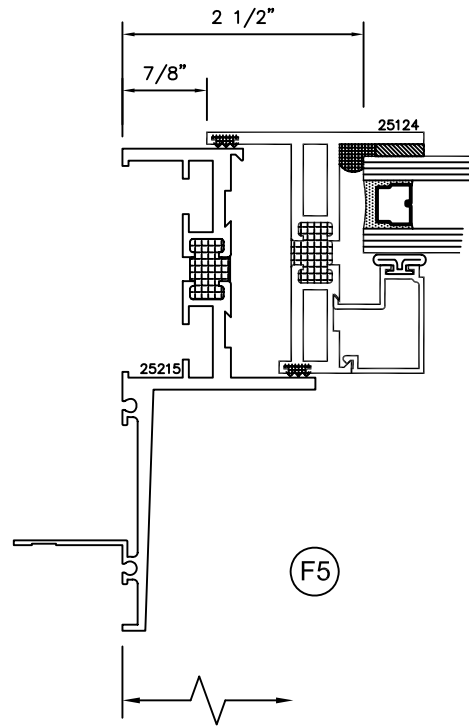

A1

A4

A2

A5

A3

TORRANCE ALUMINUM

SERIES 2500 (HC) & (AW) OUTSIDE GLAZED DETAILS

TORRANCE ALUMINUM

SERIES 2500 (HC) & (AW) OUTSIDE GLAZED DETAILS

AWNING SCREEN (PROJECTED-OUT)

9006

HOPPER SCREEN (PROJECTED-IN)

TORRANCE ALUMINUM

SERIES 2500 (HC) & (AW) SLIDING WICKET SCREEN DETAILS

FULL HEIGHT SLIDING WICKET
SCREEN FOR POLE OPERATED
AWNING WINDOWS WITH RING PULL
(PROJECT OUT)

PARTIAL HEIGHT SLIDING WICKET
SCREEN FOR POLE OPERATED
AWNING WINDOWS WITHOUT RING
PULL (PROJECT OUT)

SQUARE GLAZING BEAD 1" GLASS

SQUARE GLAZING BEAD 1/4" GLASS

SLOPED GLAZING BEAD 1" GLASS

SQUARE GLAZING BEAD 1/2 - 5/8" GLASS

SLOPED GLAZING BEAD 1 1/2" GLASS

SQUARE GLAZING BEAD 1 1/2" GLASS